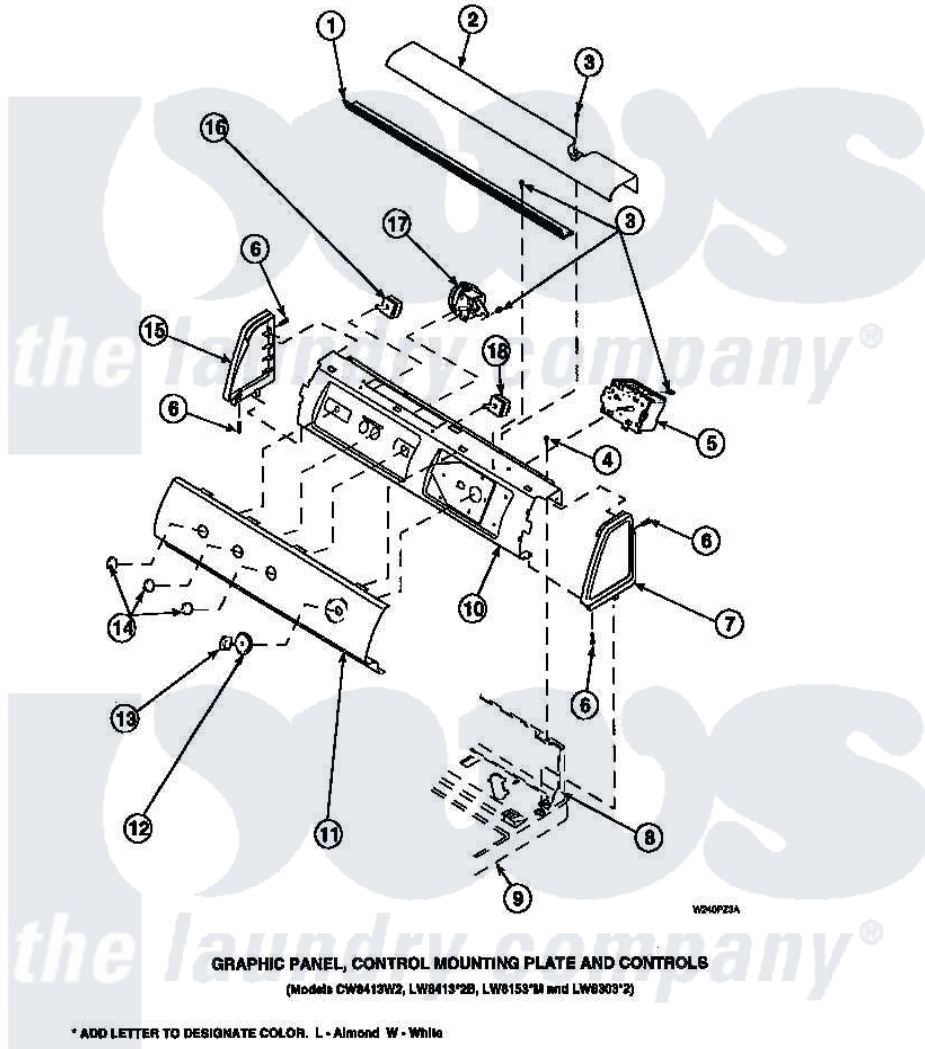

**Amana LW6601W2 (BOM: PLW6601W2 A) 11 - GRAPHIC PANEL, CTRL
MTG PLATE AND CTRLS**

Amana Residential Amana LW6601W2 (BOM: PLW6601W2 A) Washer Parts Parts Diagram 11 - GRAPHIC PANEL, CTRL MTG PLATE AND CTRLS
Click on the part number to view part

Item	Original Part Number	Replaced By	Status	Part Description
1	Y34826		Not Available	DIFFUSER,LAMP-CLEAR
2	34824		Not Available	TOP COVER
3	23962	W10116760		Screw
4	34904	489355		Screw, 8 X 1/2
5	36607			Timer, 4 Cycle
6	501086	90767		Screw, 8A X 3/8 HeX Washer Head Tapping
7	34817		Not Available	END CAP(RIGHT)
8	34903		Not Available	PANEL, BACK HOOD (USE 37782)
9	34902P		Not Available	TOP
10	34821		Not Available	CONTROL MOUNTING PLATE
11	36611		Not Available	PANEL, GRAPHICS
12	36700		Not Available	TIMER KNOB SKIRT
13	35333		Not Available	TIMER KNOB

14 36701
15 34818

Not Available
Not Available

KNOB, TEMP
END CAP(LEFT)