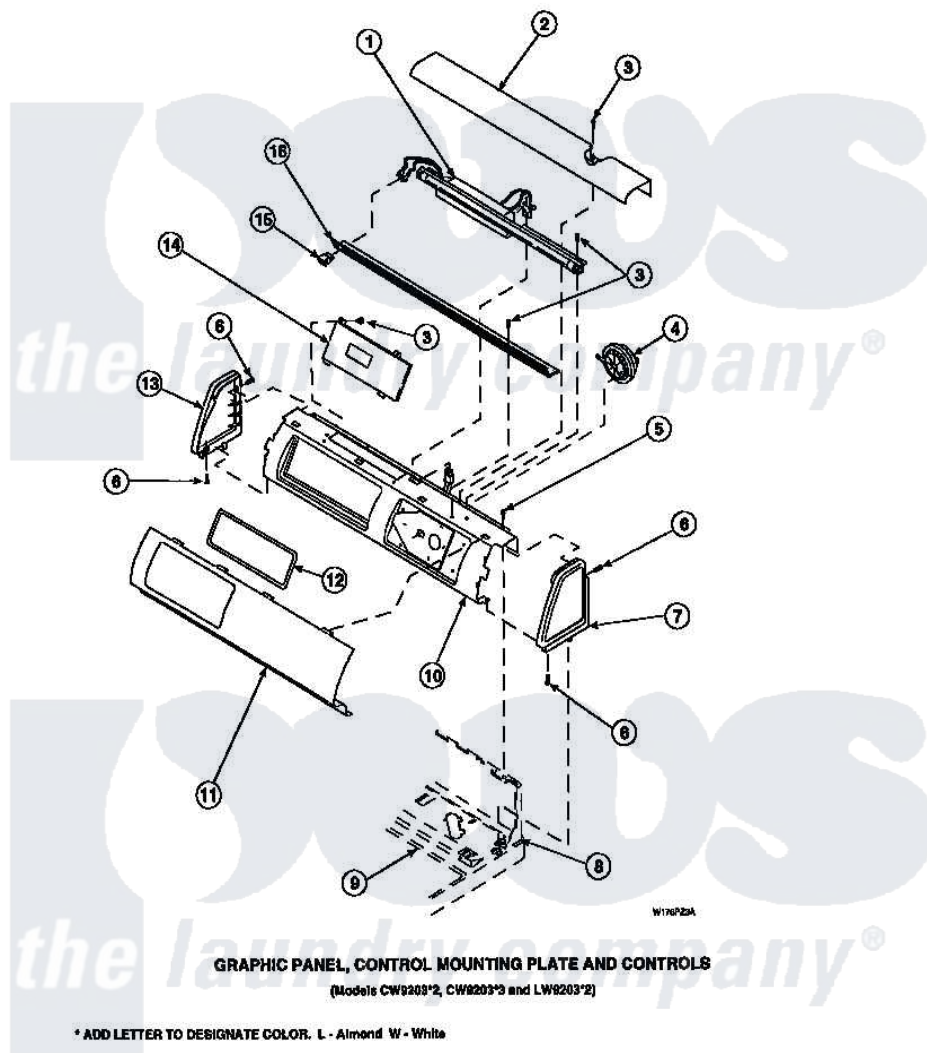

**Amana LW6601W2 (BOM: PLW6601W2 A) 12 - GRAPHIC PANEL, CTRL
MTG PLATE AND CTRLS**

Amana Residential Amana LW6601W2 (BOM: PLW6601W2 A) Washer Parts Parts Diagram 12 - GRAPHIC PANEL, CTRL MTG PLATE AND CTRLS
Click on the part number to view part

Item	Original Part Number	Replaced By	Status	Part Description
2	34824		Not Available	TOP COVER
3	23962	W10116760		Screw
5	34904	489355		Screw, 8 X 1/2
6	501086	90767		Screw, 8A X 3/8 HeX Washer Head Tapping
7	34817		Not Available	END CAP(RIGHT)
8	34903		Not Available	PANEL, BACK HOOD (USE 37782)
9	34902P		Not Available	TOP
13	34818		Not Available	END CAP(LEFT)