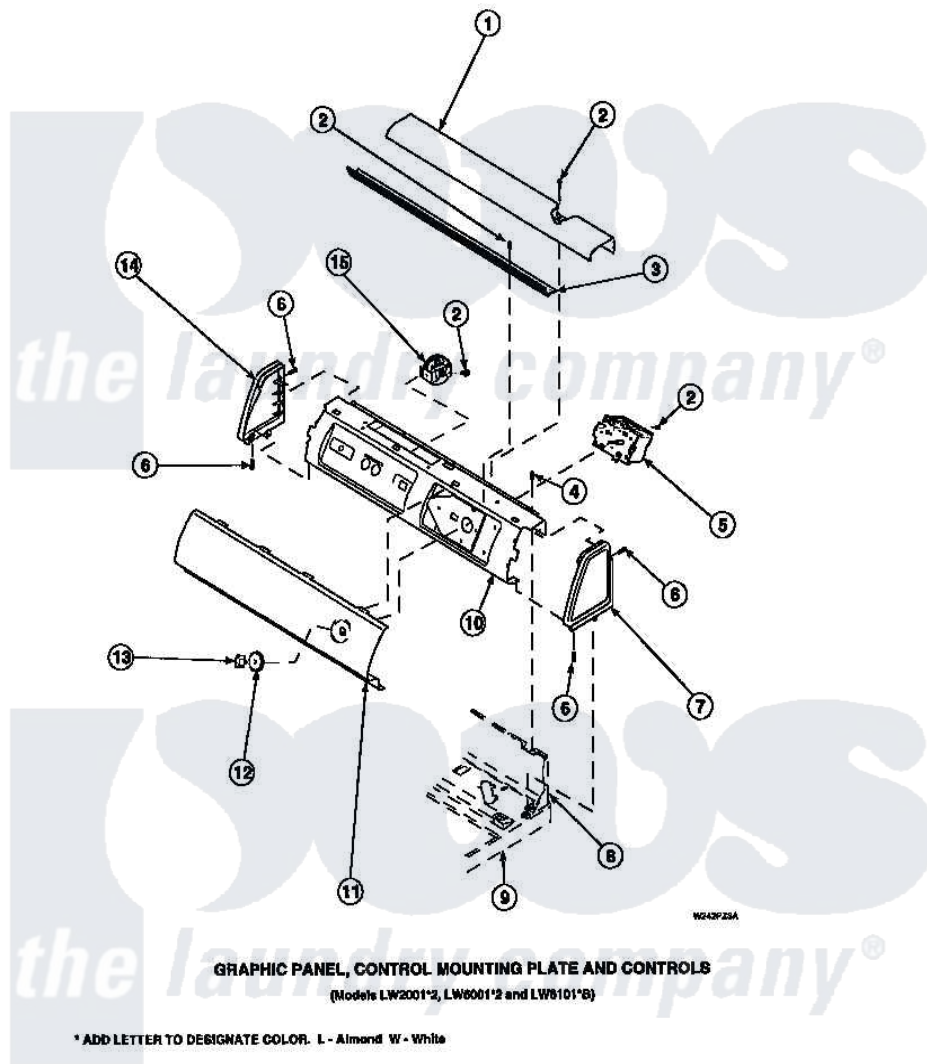

Amana LW6601W2 (BOM: PLW6601W2 A) 13 - GRAPHIC PANEL, CTRL  
MTG PLATE AND CTRLS

Amana Residential Amana LW6601W2 (BOM: PLW6601W2 A) Washer Parts Parts Diagram 13 - GRAPHIC PANEL,  
CTRL MTG PLATE AND CTRLS  
Click on the part number to view part

Item	Original Part Number	Replaced By	Status	Part Description
2	23962	<a href="#">W10116760</a>		Screw
3	Y34826		Not Available	DIFFUSER,LAMP-CLEAR
4	34904	<a href="#">489355</a>		Screw, 8 X 1/2
6	501086	<a href="#">90767</a>		Screw, 8A X 3/8 HeX Washer Head Tapping
7	34817		Not Available	END CAP(RIGHT)
8	34903		Not Available	PANEL, BACK HOOD (USE 37782)
9	34902P		Not Available	TOP
10	34821		Not Available	CONTROL MOUNTING PLATE
12	33817		Not Available	ASSY,TIMER SKIRT-BLACK
13	<a href="#">33897</a>			Knob, Timer-Washer-Blac
14	34818		Not Available	END CAP(LEFT)