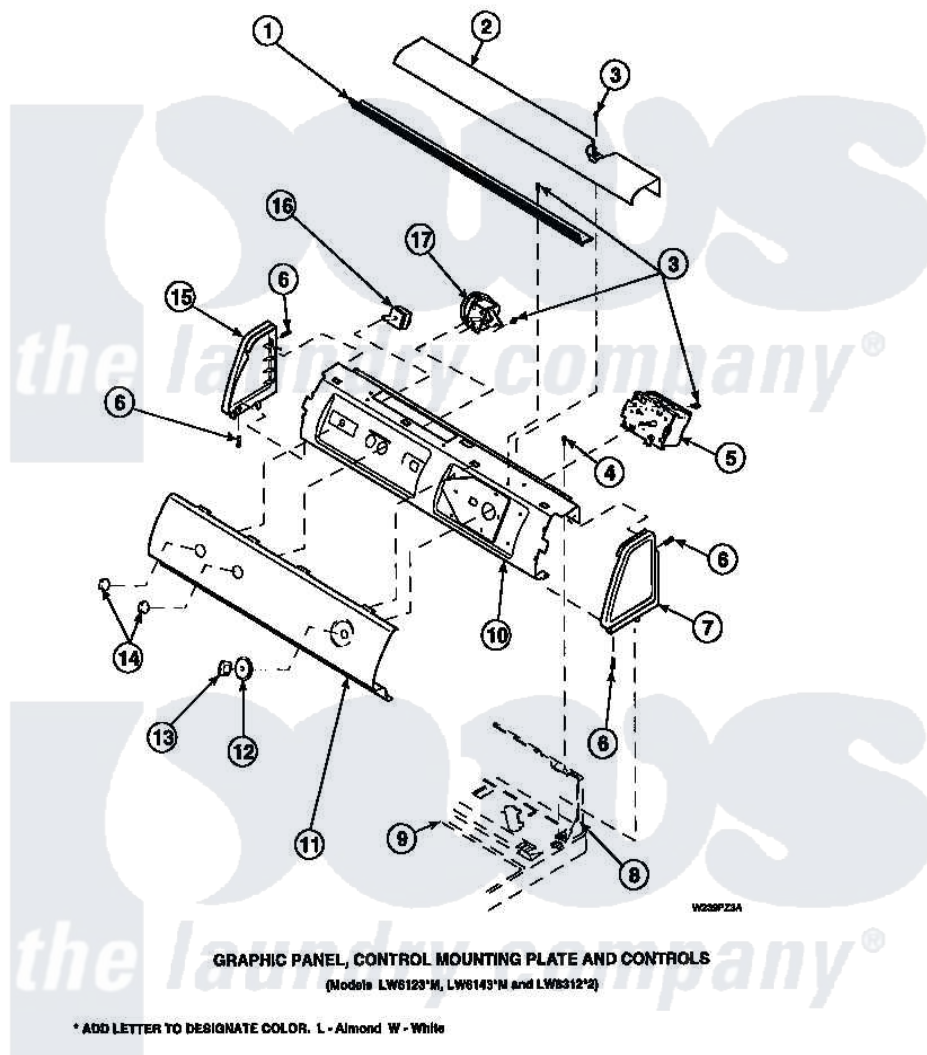

Amana LW6601W2 (BOM: PLW6601W2 A) 14 - GRAPHIC PANEL, CTRL MTG PLATE AND CTRLS

Amana Residential Amana LW6601W2 (BOM: PLW6601W2 A) Washer Parts Parts Diagram 14 - GRAPHIC PANEL, CTRL MTG PLATE AND CTRLS
Click on the part number to view part

Item	Original Part Number	Replaced By	Status	Part Description
1	Y34826		Not Available	DIFFUSER,LAMP-CLEAR
2	34824		Not Available	TOP COVER
3	23962	W10116760		Screw
4	34904	489355		Screw, 8 X 1/2
5	31239	31239P		Timer 3 Cycle Package
6	501086	90767		Screw, 8A X 3/8 HeX Washer Head Tapping
7	34817		Not Available	END CAP(RIGHT)
8	34903		Not Available	PANEL, BACK HOOD (USE 37782)
9	34902P		Not Available	TOP
10	34821		Not Available	CONTROL MOUNTING PLATE
12	36700		Not Available	TIMER KNOB SKIRT
13	35333		Not Available	TIMER KNOB
14	36701		Not Available	KNOB, TEMP