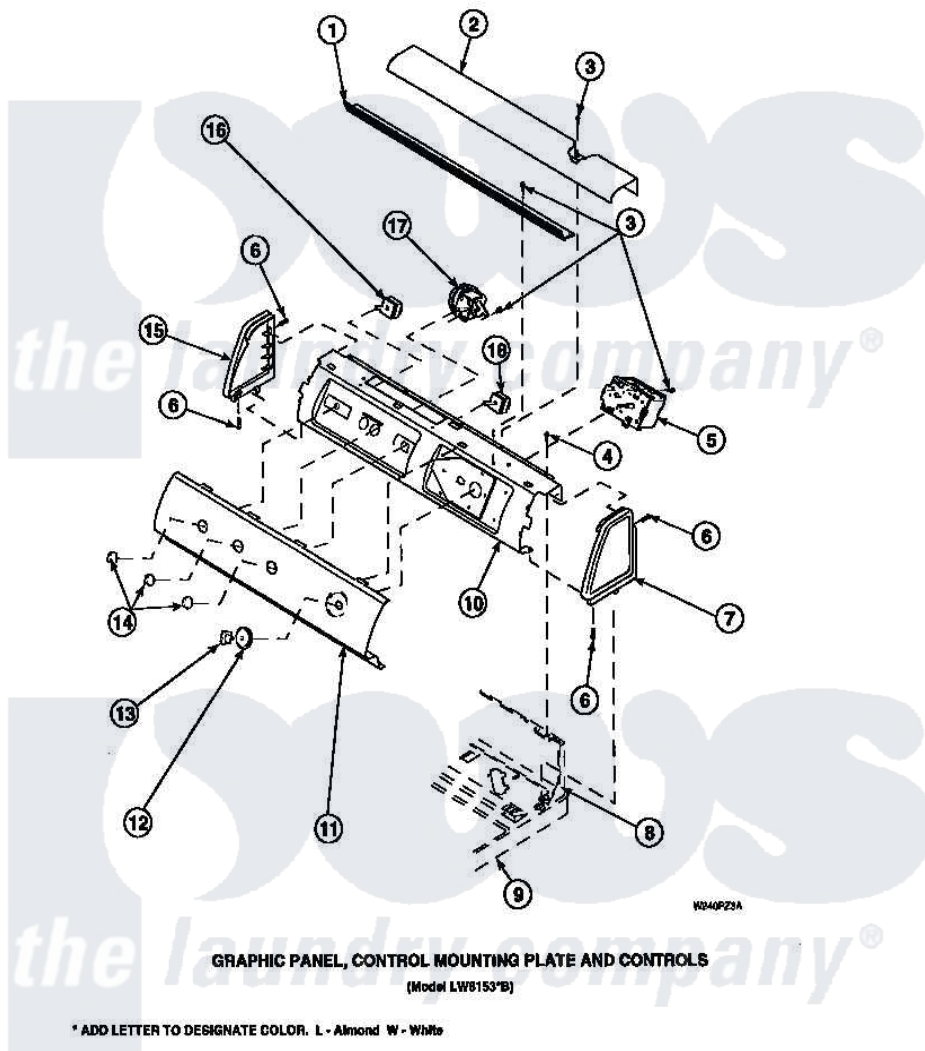

Amana LW6601W2 (BOM: PLW6601W2 A) 15 - GRAPHIC PANEL, CTRL
MTG PLATE AND CTRLS

Amana Residential Amana LW6601W2 (BOM: PLW6601W2 A) Washer Parts Parts Diagram 15 - GRAPHIC PANEL,
CTRL MTG PLATE AND CTRLS
Click on the part number to view part

Item	Original Part Number	Replaced By	Status	Part Description
1	Y34826		Not Available	DIFFUSER,LAMP-CLEAR
3	23962	W10116760		Screw
4	34904	489355		Screw, 8 X 1/2
6	501086	90767		Screw, 8A X 3/8 HeX Washer Head Tapping
8	34903		Not Available	PANEL, BACK HOOD (USE 37782)
9	34902P		Not Available	TOP
10	34821		Not Available	CONTROL MOUNTING PLATE