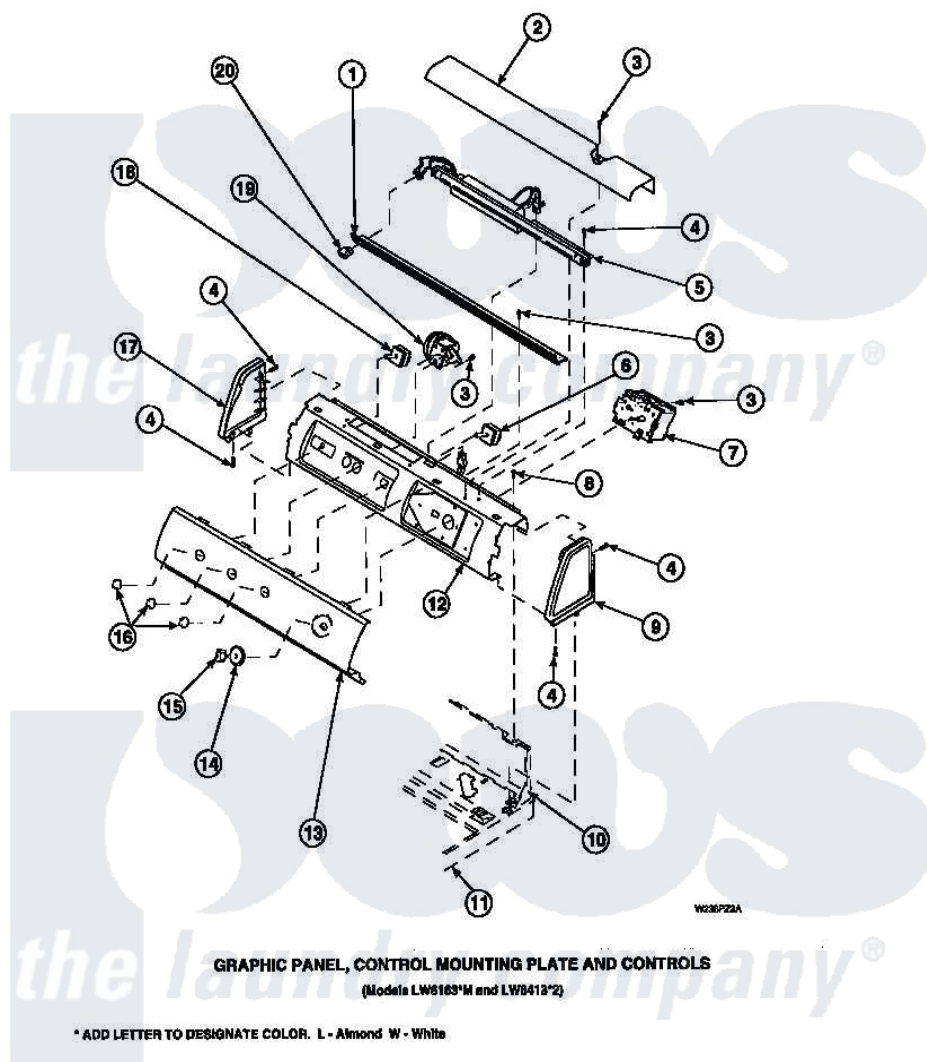

**Amana LW6601W2 (BOM: PLW6601W2 A) 16 - GRAPHIC PANEL, CTRL
MTG PLATE AND CTRLS**

Amana Residential Amana LW6601W2 (BOM: PLW6601W2 A) Washer Parts Parts Diagram 16 - GRAPHIC PANEL, CTRL MTG PLATE AND CTRLS
Click on the part number to view part

Item	Original Part Number	Replaced By	Status	Part Description
2	34824		Not Available	TOP COVER
3	23962	W10116760		Screw
4	501086	90767		Screw, 8A X 3/8 HeX Washer Head Tapping
8	34904	489355		Screw, 8 X 1/2
9	34817		Not Available	END CAP(RIGHT)
10	34903		Not Available	PANEL, BACK HOOD (USE 37782)
11	34902P		Not Available	TOP
12	34821		Not Available	CONTROL MOUNTING PLATE
14	36700		Not Available	TIMER KNOB SKIRT
15	35333		Not Available	TIMER KNOB
16	36701		Not Available	KNOB, TEMP
17	34818		Not Available	END CAP(LEFT)