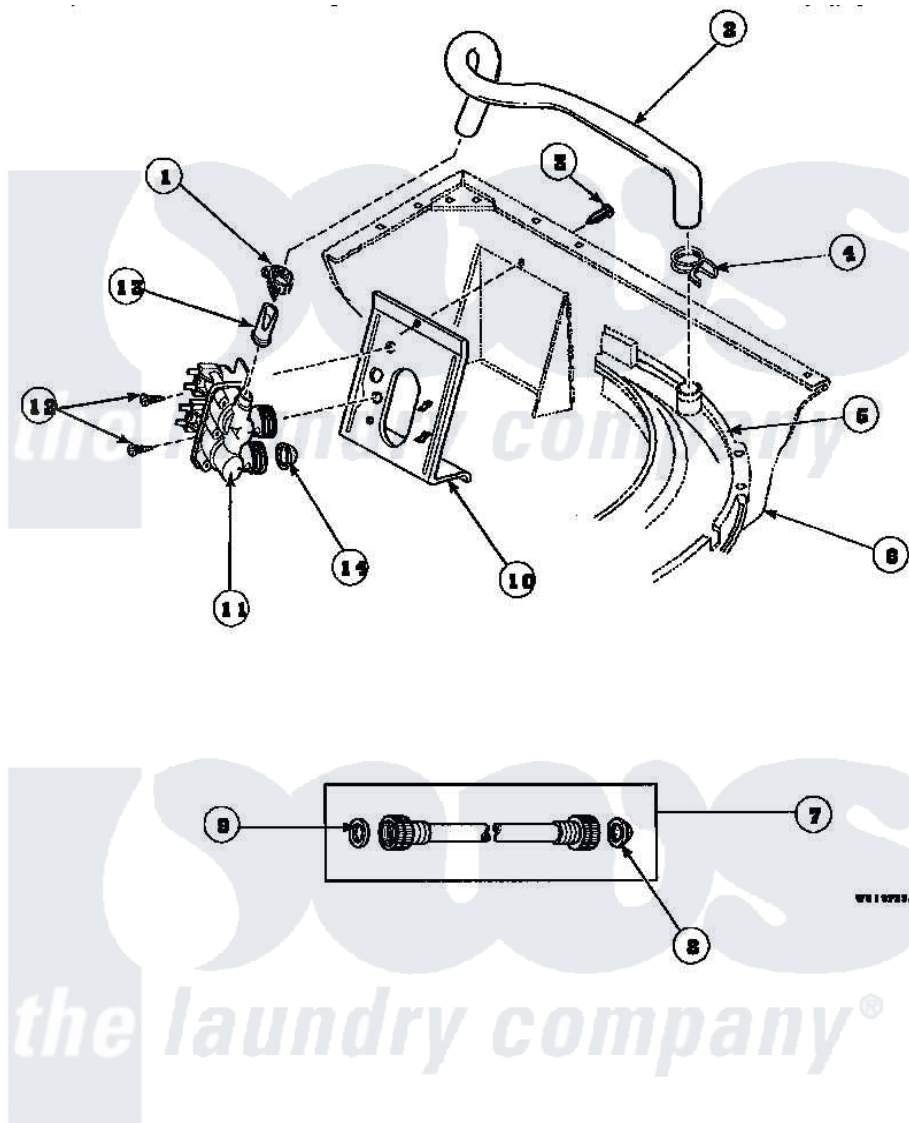

Amana LW6601W2 (BOM: PLW6601W2 A) 17 - INLET/FILL HOSE & MIXING VLV MTG BRKT

Amana [Residential Amana LW6601W2 \(BOM: PLW6601W2 A\) Washer Parts](#) Parts Diagram 17 - INLET/FILL HOSE & MIXING VLV MTG BRKT
 Click on the part number to view part

Item	Original Part Number	Replaced By	Status	Part Description
1	36801	596669		Clamp, Manifold
2	35874	38155		Hose, Mix Valve To TU
3	33562	27001200		Screw
4	29210			Hose Clamp
5	36025P			Assembly, Tub Cover and Gasket
6	34475P		Not Available	CABINET
7	20618	21001467		Hose- 10'
"	20617		Not Available	HOSE, INLET (8 FT)
"	28330P	202860		Inlet Hose Assembly
8	28605	22002960		Strainer, Washer Inlet
9	20290	Y013783		Washer, Inlet Hose
10	34972	39407		Bracket, Valve
11	34963	34963P		Valve Mixing Package
12	501086	00767		Screw, 8A X 3/8 HeX Washer