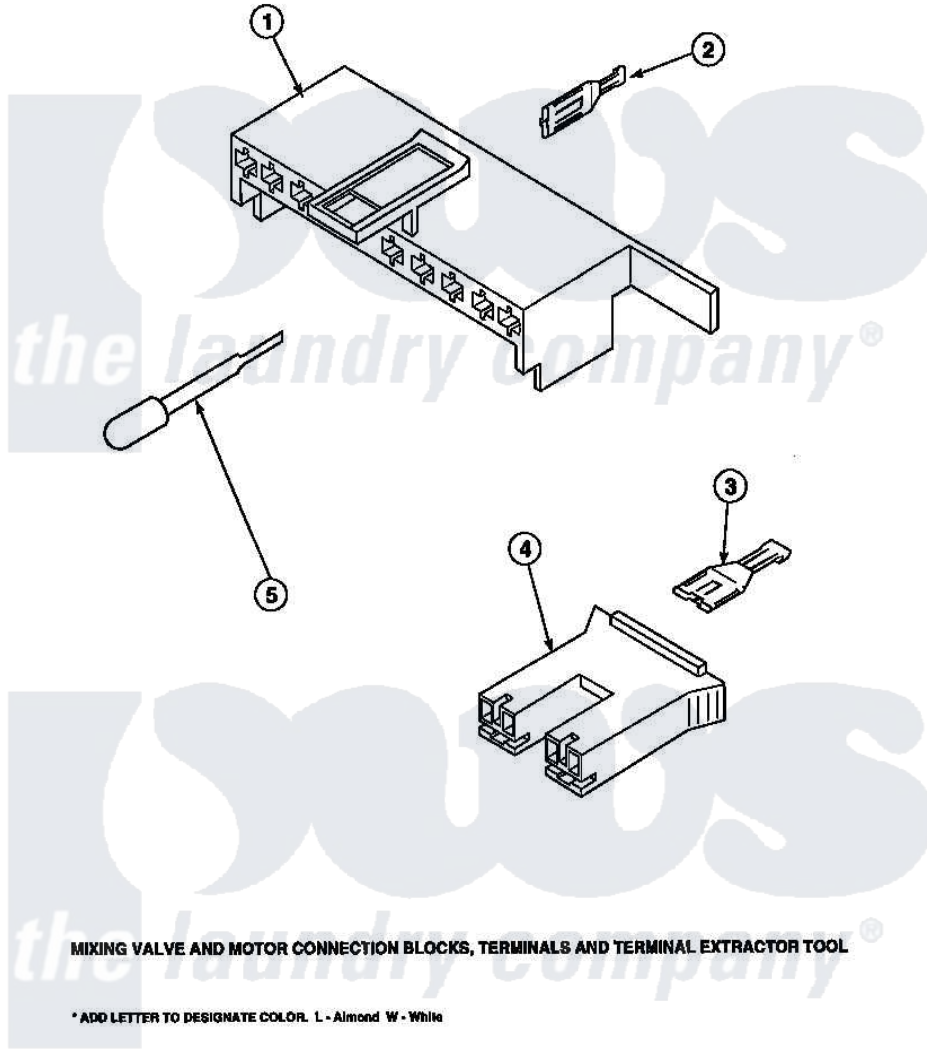

**Amana LW6601W2 (BOM: PLW6601W2 A) 19 - MIXING VALVE & MOTOR
CONN BLOCKS, TERM**

Amana Residential Amana LW6601W2 (BOM: PLW6601W2 A) Washer Parts Parts Diagram 19 - MIXING VALVE & MOTOR CONN BLOCKS, TERM
Click on the part number to view part

Item	Original Part Number	Replaced By	Status	Part Description
1	34677			10 Circuit Plug
2	Y00188			Molex Terminal
3	Y00121		Not Available	SPADE TERMINAL(12 GAUGE) (1/4 INCH-(2) 18 GAUGE WIRES O
4	34676			Plug
"	34675		Not Available	PLUG
5	283P4			Terminal Extractor Tool
NI	34349		Not Available	HOOD HARNESS -
"	35347			Assembly, Wiring Harness
"	36484			Harness Hood
"	35352			Assembly, Wiring Harness-Hood
"	35350			Assembly, Wiring Harness-Hood
"	36059			Assembly, Wiring Harness-Hood