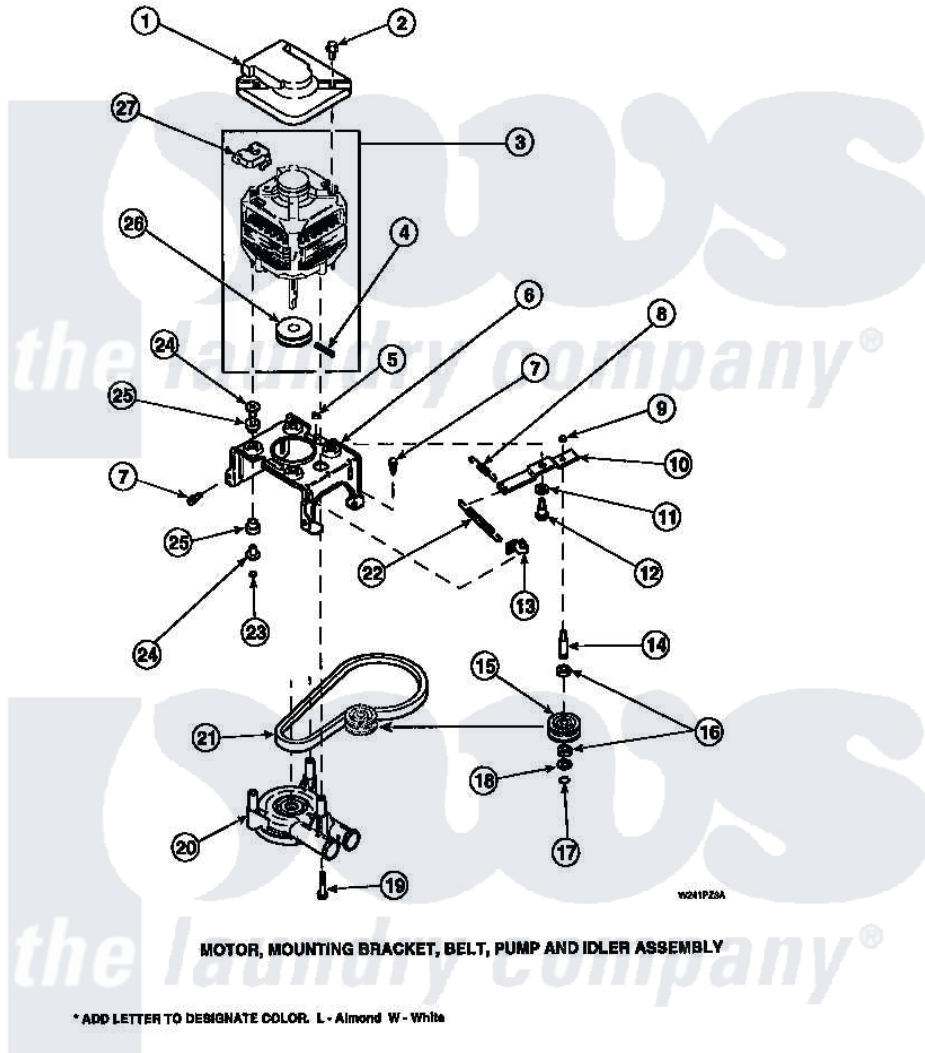

Amana LW6601W2 (BOM: PLW6601W2 A) 20 - MOTOR, MTG BRKT, BELT, PUMP & IDLER ASSY

Amana Residential Amana LW6601W2 (BOM: PLW6601W2 A) Washer Parts Parts Diagram 20 - MOTOR, MTG BRKT, BELT, PUMP & IDLER ASSY
 Click on the part number to view part

Item	Original Part Number	Replaced By	Status	Part Description
1	34754	40112301		Shield, Motor
2	36639	4312464		Screw
3	34571P	27001215		Motor W/Pulley
4	23750			Pin, Roll
5	52566	27001225		Nut, Jam Mid Lock 1/4-20
6	34890		Not Available	BRACKET,MOTOR MOUNT
"	37415P			Kit, Motor Brkt
"	37415	37415P		Kit, Motor Brkt
7	Y31645	27001200		Screw
8	30620		Not Available	SPRING,IDLER LEVER HEL
9	28803	2221070		Clamp, Nylon
10	31054	40041002		Lever, Idler
"	37443	40041002		Lever, Idler
11	81392	40054701		Washer
12	27229	40038901		Screw, 1/4-20

13	28849		Clip, Spring
14	28802		Shaft, Idler
15	28800	Not Available	WHEEL, IDLER
16	Y29443		Washer, Felt
17	23748		Ring, Retaining
18	52549		Washer, 501 ID X3/4 Odx
19	Y34565	40063701	Screw, 10-16 x 1.75
20	36863P	27001233	Pump
21	28808		Belt, Agitate And Spin
22	37366		Spring, Idler
"	37606		Spring, Idler Lever
23	35423	3400029	Nut, Adapter Plate
24	34791		Post, Mount-Motor
25	34788		Mount, Motor
26	27171	Not Available	PULLEY, MOTOR
27	35632	Not Available	SWITCH, MOTOR