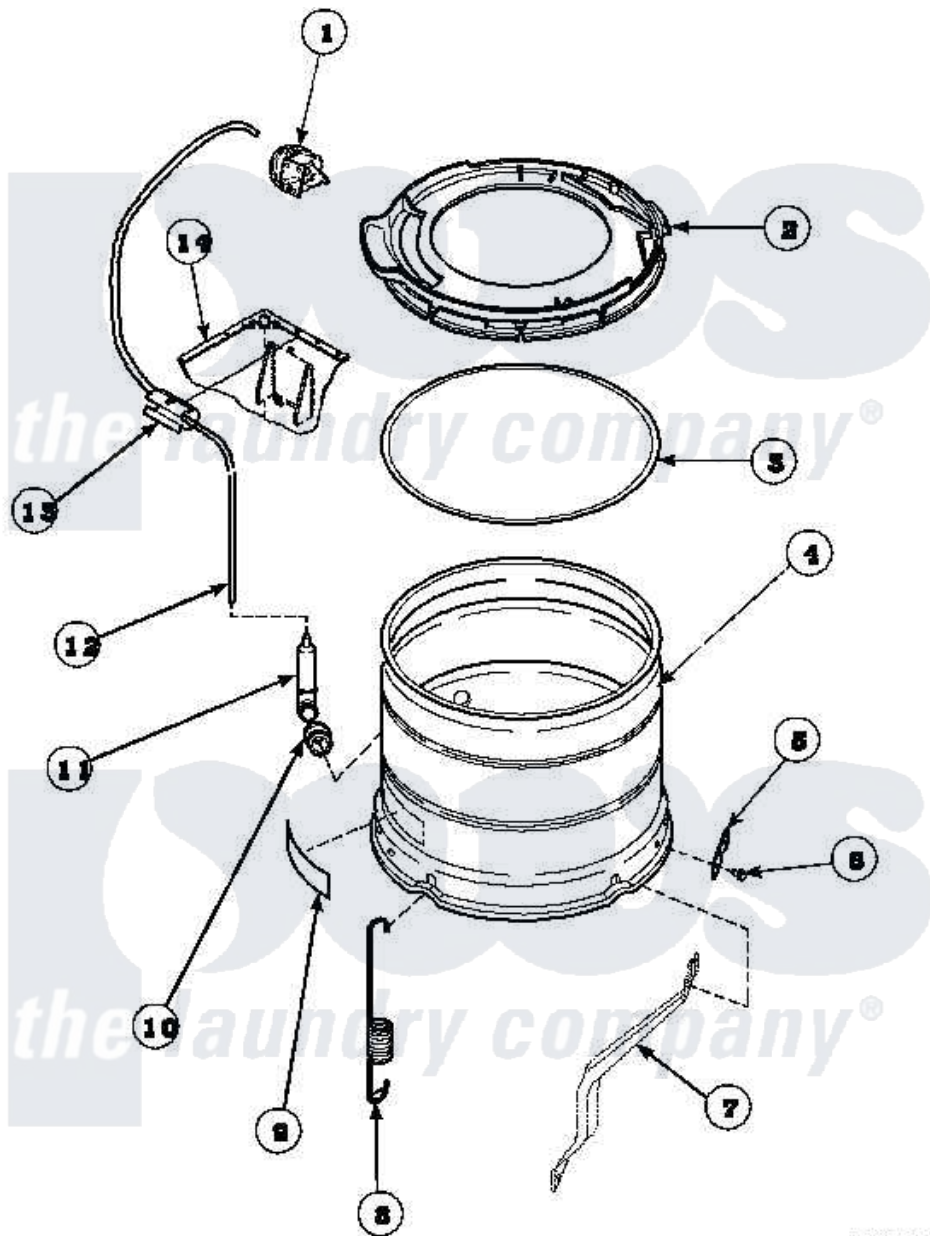

Amana LW6601W2 (BOM: PLW6601W2 A) 21 - OUTER TUB, COVER AND PRESSURE HOSE

Amana Residential Amana LW6601W2 (BOM: PLW6601W2 A) Washer Parts Parts Diagram 21 - OUTER TUB, COVER AND PRESSURE HOSE

Click on the part number to view part

Item	Original Part Number	Replaced By	Status	Part Description
1	35010	39035		Switch, Pressure-Var
2	36025P			Assembly, Tub Cover and Gasket
3	32857			Gasket, Tub Cover Small
4	34439P			Outer Tub
5	27926			Plate, Leg .063
6	35369	40128701		Screw, 5/16-18 X .50
7	34792			Leg, Support
8	35947		Not Available	SPRING, TUB -SHORT
9	500049		Not Available	STICKER
10	29175	40037801		Grommet
11	30907	40008501		Assembly, Pressure Bulb
12	29213	39125		Tubing 31
13	36985		Not Available	CLIP, HOSE
14	34475P		Not Available	CABINET