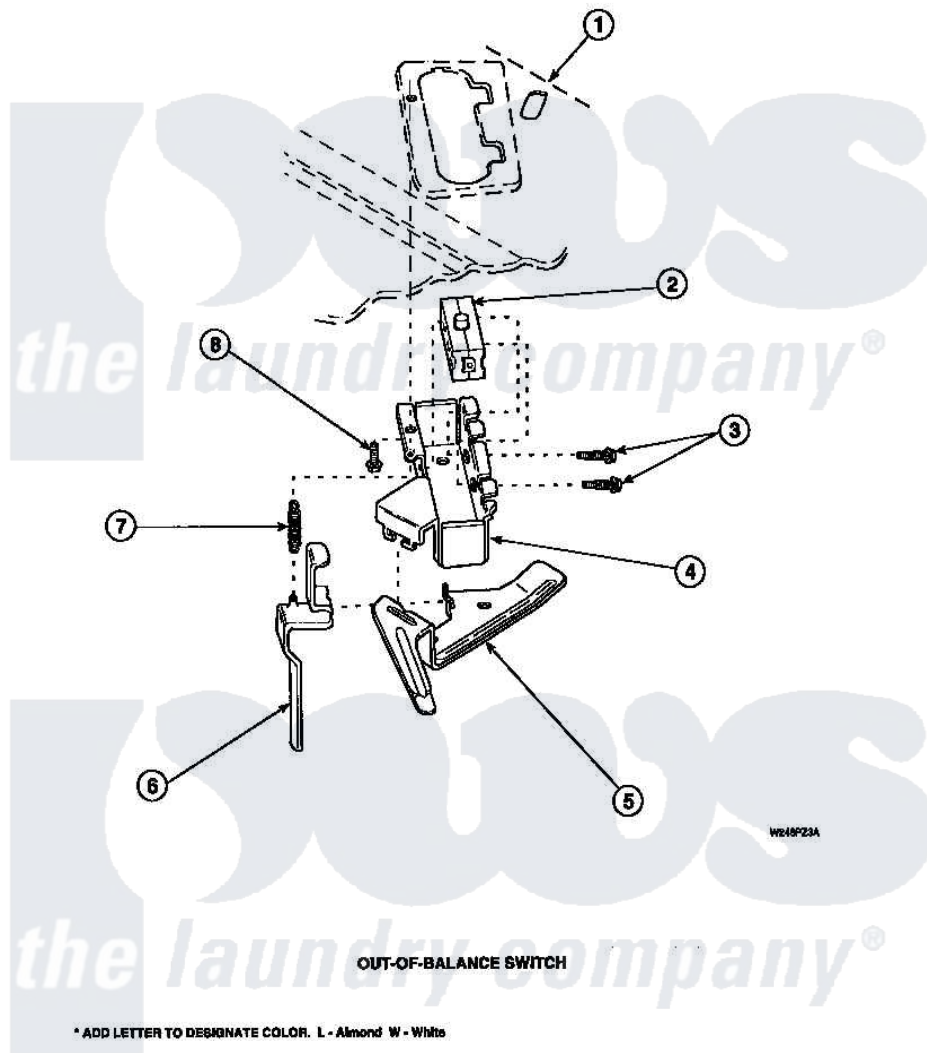

Amana LW6601W2 (BOM: PLW6601W2 A) 22 - OUT-OF-BALANCE SWITCH

Amana Residential Amana LW6601W2 (BOM: PLW6601W2 A) Washer Parts Parts Diagram 22 - OUT-OF-BALANCE SWITCH

Click on the part number to view part

Item	Original Part Number	Replaced By	Status	Part Description
1	34902P		Not Available	TOP
2	33445	27001095		Switch, Lid
3	36510			Screw
4	36497P			Kit, Switch Holder
5	33441			Arm, Actuator
6	33442			Lever, Unbalanced Load
7	33443			Spring
8	23962	W10116760		Screw