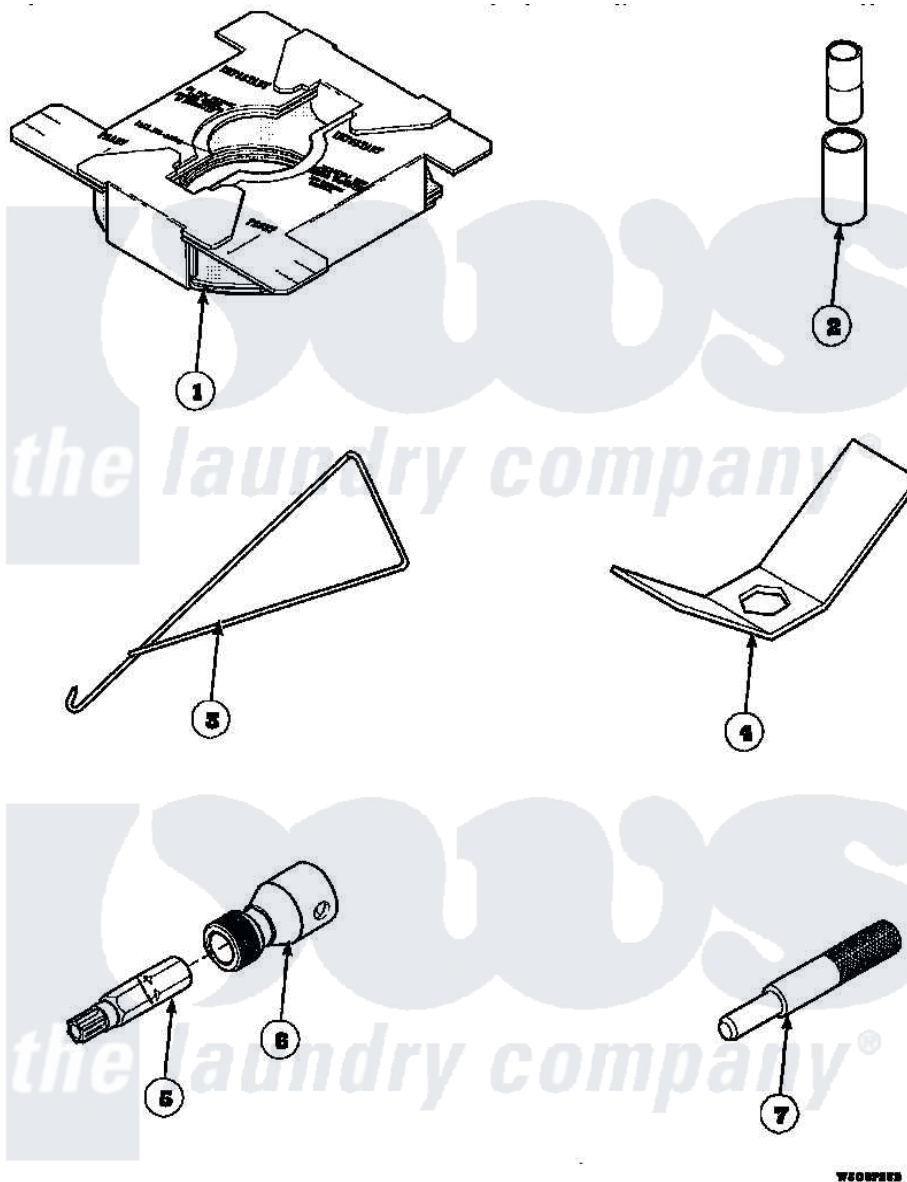

Amana LW6601W2 (BOM: PLW6601W2 A) 24 - SPECIAL TOOLS

Amana Residential Amana LW6601W2 (BOM: PLW6601W2 A) Washer Parts Diagram 24 - SPECIAL TOOLS
 Click on the part number to view part

Item	Original Part Number	Replaced By	Status	Part Description
1	36926		Not Available	BRACE, SHIPPING
2	242P4			Installer, Spring
3	289P4	321P4		Hook, Spring
4	237P4	306P4		Hex Wrench
5	282P4			T25 Tamper Resistant Bit
6	24161			Torx Bit Holder
7	305P4		Not Available	TOOL, TRANSMISSION PI
NI	555P3	725P3		Kit