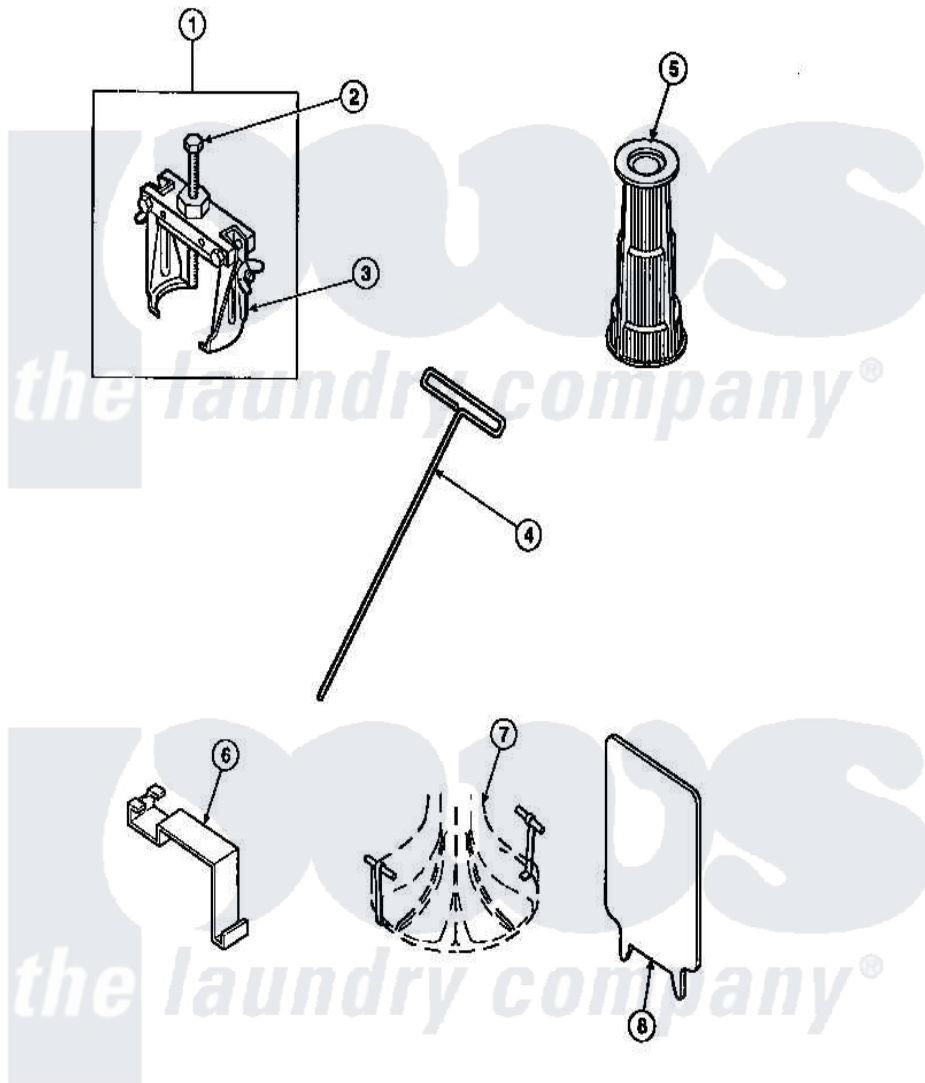

Amana LW6601W2 (BOM: PLW6601W2 A) 25 - SPECIAL TOOLS

Amana Residential Amana LW6601W2 (BOM: PLW6601W2 A) Washer Parts Parts Diagram 25 - SPECIAL TOOLS

[Click on the part number to view part](#)

Item	Original Part Number	Replaced By	Status	Part Description
1	294P4			Bell Tool
2	294P4B			Drive Bell Bolt
3	294P4A			Jaw, Drive Bell Tool
4	291P4		Not Available	WRENCH, T - ALLEN
5	293P4			Seal Tool
6	273P4			Tub Cover Gasket Tool
7	254P4P			Agitator Hooks
8	272P4			Tool, Lid Switch Instal
NI	555P3	725P3		Kit