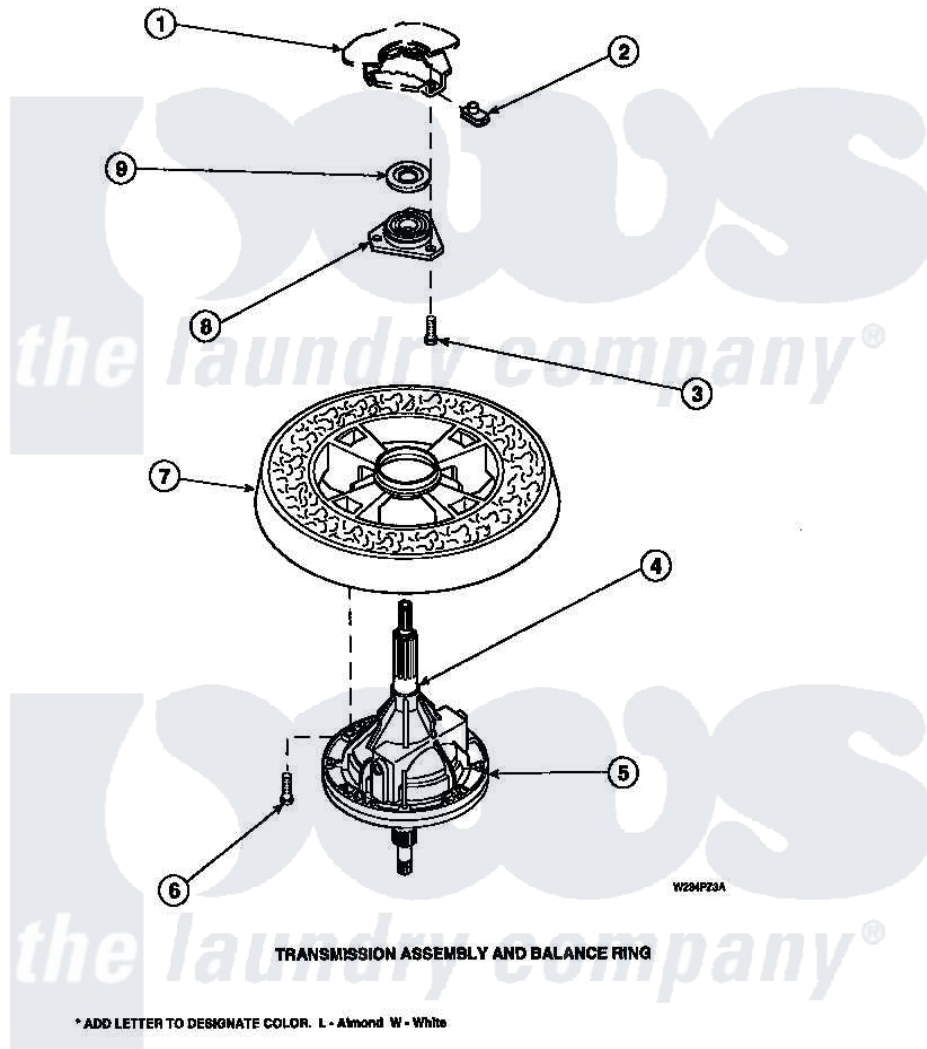

Amana LW6601W2 (BOM: PLW6601W2 A) 27 - TRANSMISSION ASSY AND BALANCE RING

Amana Residential Amana LW6601W2 (BOM: PLW6601W2 A) Washer Parts Parts Diagram 27 - TRANSMISSION ASSY AND BALANCE RING
 Click on the part number to view part

Item	Original Part Number	Replaced By	Status	Part Description
1	34438P			Assembly, Outer Tub
"	34439P			Outer Tub
2	27222			Nut, Retainer 5/16-18
3	36991	3400500		Bolt, 3405245 5/16-18 X 3/4
4	27604P			Never-Seeze 1 Oz Tube
5	34526P			Assembly, Transmission
6	37047		Not Available	SCREW, CAP
7	34731		Not Available	ASSY,BALANCE RING-COMPL
8	27182	40004201P		Main Bearing Assembly
9	27187			Flinger