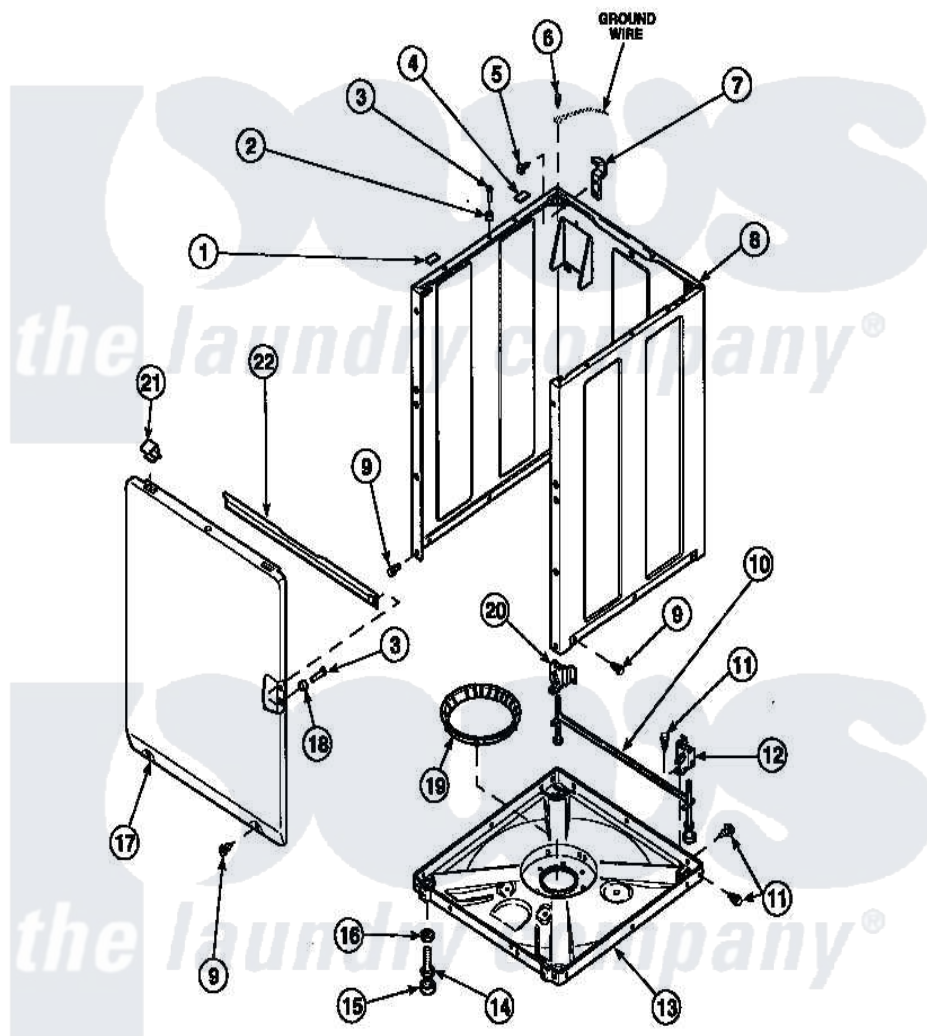

Amana LW6601W2 (BOM: PLW6601W2 B) 08 - FRONT PANEL, BASE ASSY AND CABINET ASSY

Amana Residential Amana LW6601W2 (BOM: PLW6601W2 B) Washer Parts Parts Diagram 08 - FRONT PANEL, BASE ASSY AND CABINET ASSY
 Click on the part number to view part

Item	Original Part Number	Replaced By	Status	Part Description
1	Y56128			Pad, Bumper
2	56079	505187		Locator, Panel
3	32671	Y014874		Screw, Idler Arm And Sleeve
4	36226			Pad, Bumper .25
5	34499		Not Available	SCREW, No.10B X 1/4 TAP IN HX
6	23962	W10116760		Screw
7	Y27103			Hinge, Hold-Down Lug
8	34475P		Not Available	CABINET
9	27196	27001200		Screw
10	34443			Assembly, Leg And Stabilier
11	35148		Not Available	SCREW, 1/4-14 X 3/8 HX HD
12	36036		Not Available	BRACKET, SLL-RIGHT
13	36599P			Assembly Nut/ Leg Base
"	34434P			Assembly Nut/Leg Base

14	Y34319	22003428	Leg, Adjustable
15	34318	40016001	Foot, Rubber
16	Y21899	40038101	Nut, Leg
17	34656P	Not Available	NOT GOOD No. SEE NOTE PNL, FRONT
18	28102		Locator, Panel
19	36108	Not Available	SNUBBER PAD & ISOLATOR
20	36037		Bracket, SII-Left
21	35865		Clip, Hold-Down Front Panel
22	Y35097	Not Available	BRACE, FRT PNL