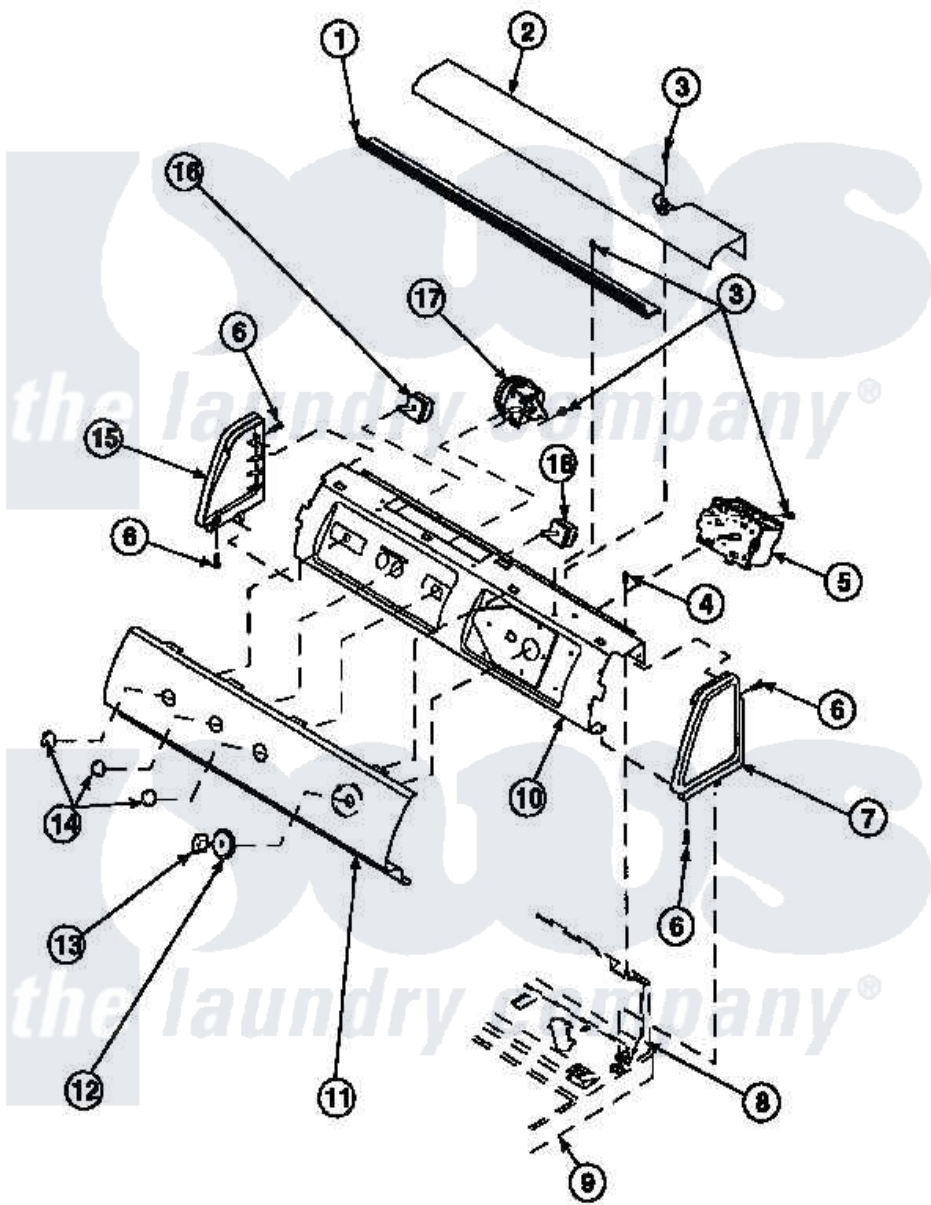

Amana LW6661W2 (BOM: PLW6661W2 B) 09 - GRAPHIC PANEL, CTRL  
MTG PLATE AND CTRLS

Amana Residential Amana LW6661W2 (BOM: PLW6661W2 B) Washer Parts Parts Diagram 09 - GRAPHIC PANEL, CTRL MTG PLATE AND CTRLS  
Click on the part number to view part

Item	Original Part Number	Replaced By	Status	Part Description
1	Y34826		Not Available	DIFFUSER,LAMP-CLEAR
2	34824		Not Available	TOP COVER
3	23962	<a href="#">W10116760</a>		Screw
4	34904	<a href="#">489355</a>		Screw, 8 X 1/2
6	501086	<a href="#">90767</a>		Screw, 8A X 3/8 HeX Washer Head Tapping
7	34817		Not Available	END CAP(RIGHT)
8	34903		Not Available	PANEL, BACK HOOD (USE 37782)
10	34821		Not Available	CONTROL MOUNTING PLATE
12	36700		Not Available	TIMER KNOB SKIRT
13	35333		Not Available	TIMER KNOB
14	36701		Not Available	KNOB, TEMP
15	34818		Not Available	END CAP(LEFT)