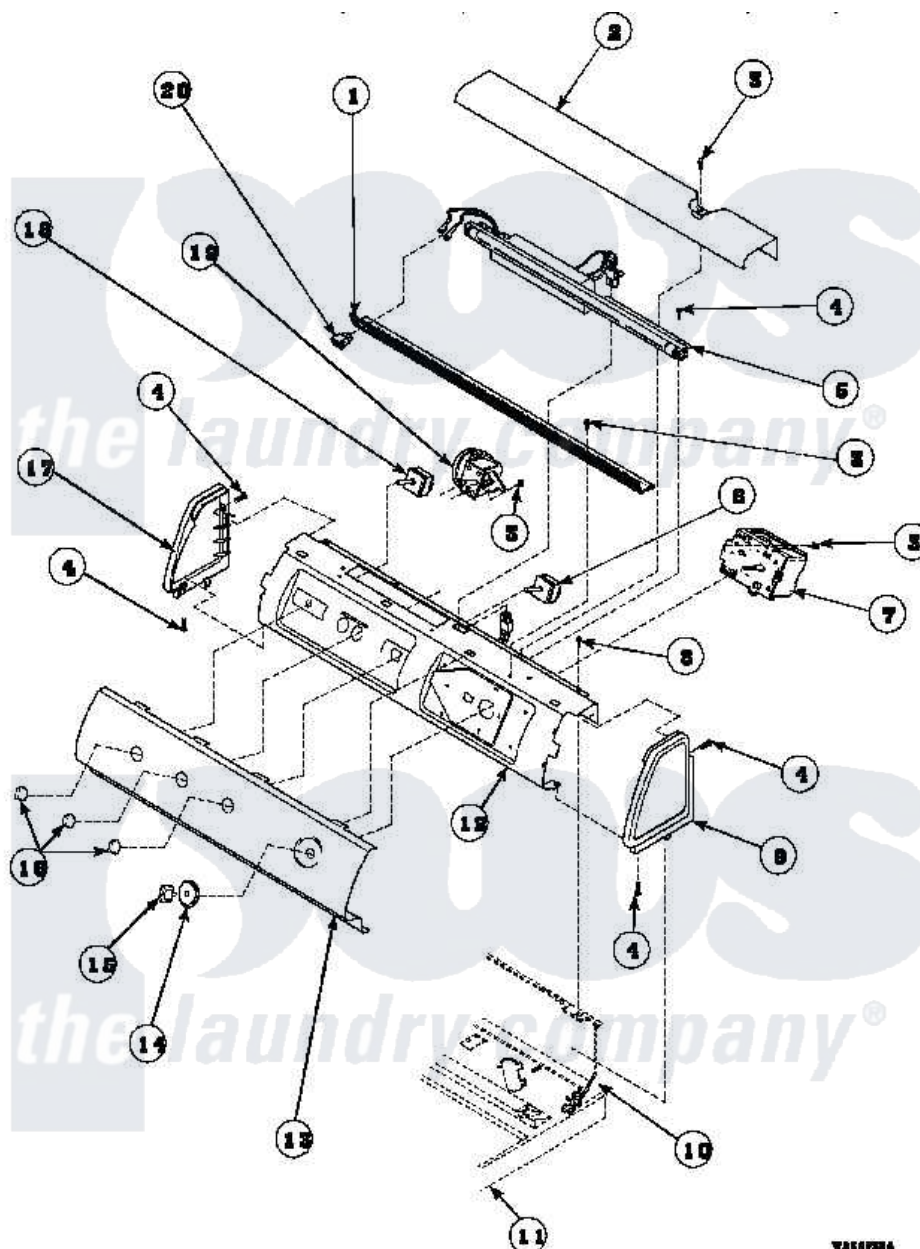

**Amana LW6661W2 (BOM: PLW6661W2 B) 10 - GRAPHIC PANEL, CTRL
MTG PLATE AND CTRLS**

Amana Residential Amana LW6661W2 (BOM: PLW6661W2 B) Washer Parts Parts Diagram 10 - GRAPHIC PANEL, CTRL MTG PLATE AND CTRLS
Click on the part number to view part

Item	Original Part Number	Replaced By	Status	Part Description
2	34824		Not Available	TOP COVER
3	23962	W10116760		Screw
4	501086	90767		Screw, 8A X 3/8 HeX Washer Head Tapping
8	34904	489355		Screw, 8 X 1/2
9	34817		Not Available	END CAP(RIGHT)
10	34903		Not Available	PANEL, BACK HOOD (USE 37782)
12	34821		Not Available	CONTROL MOUNTING PLATE
14	36700		Not Available	TIMER KNOB SKIRT
15	35333		Not Available	TIMER KNOB
16	36701		Not Available	KNOB, TEMP
17	34818		Not Available	END CAP(LEFT)