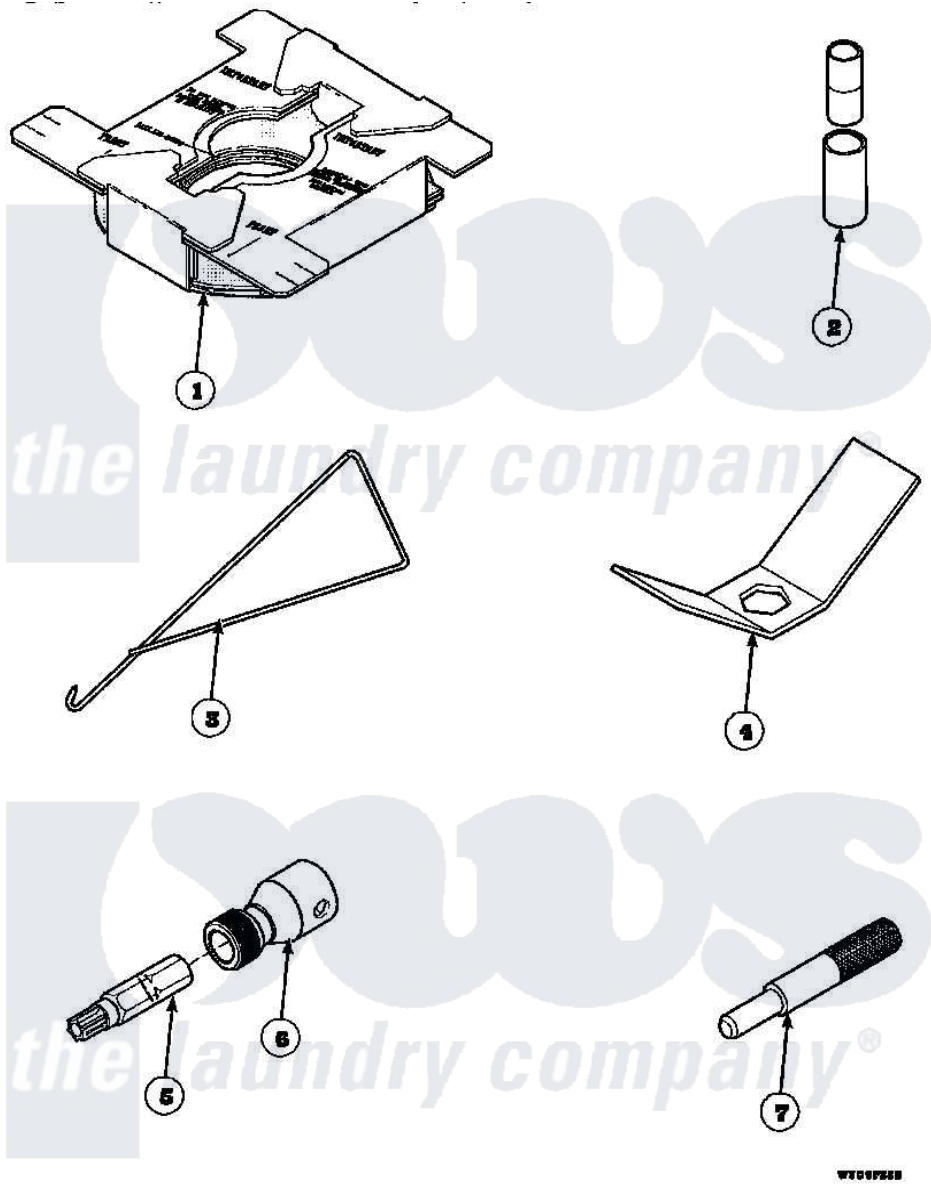

Amana LW6661W2 (BOM: PLW6661W2 B) 17 - SPECIAL TOOLS

Amana Residential Amana LW6661W2 (BOM: PLW6661W2 B) Washer Parts Parts Diagram 17 - SPECIAL TOOLS
 Click on the part number to view part

Item	Original Part Number	Replaced By	Status	Part Description
1	36926		Not Available	BRACE, SHIPPING
2	242P4			Installer, Spring
3	289P4	321P4		Hook, Spring
4	237P4	306P4		Hex Wrench
5	282P4			T25 Tamper Resistant Bit
6	24161			Torx Bit Holder
7	305P4		Not Available	TOOL, TRANSMISSION PI
NI	555P3	725P3		Kit