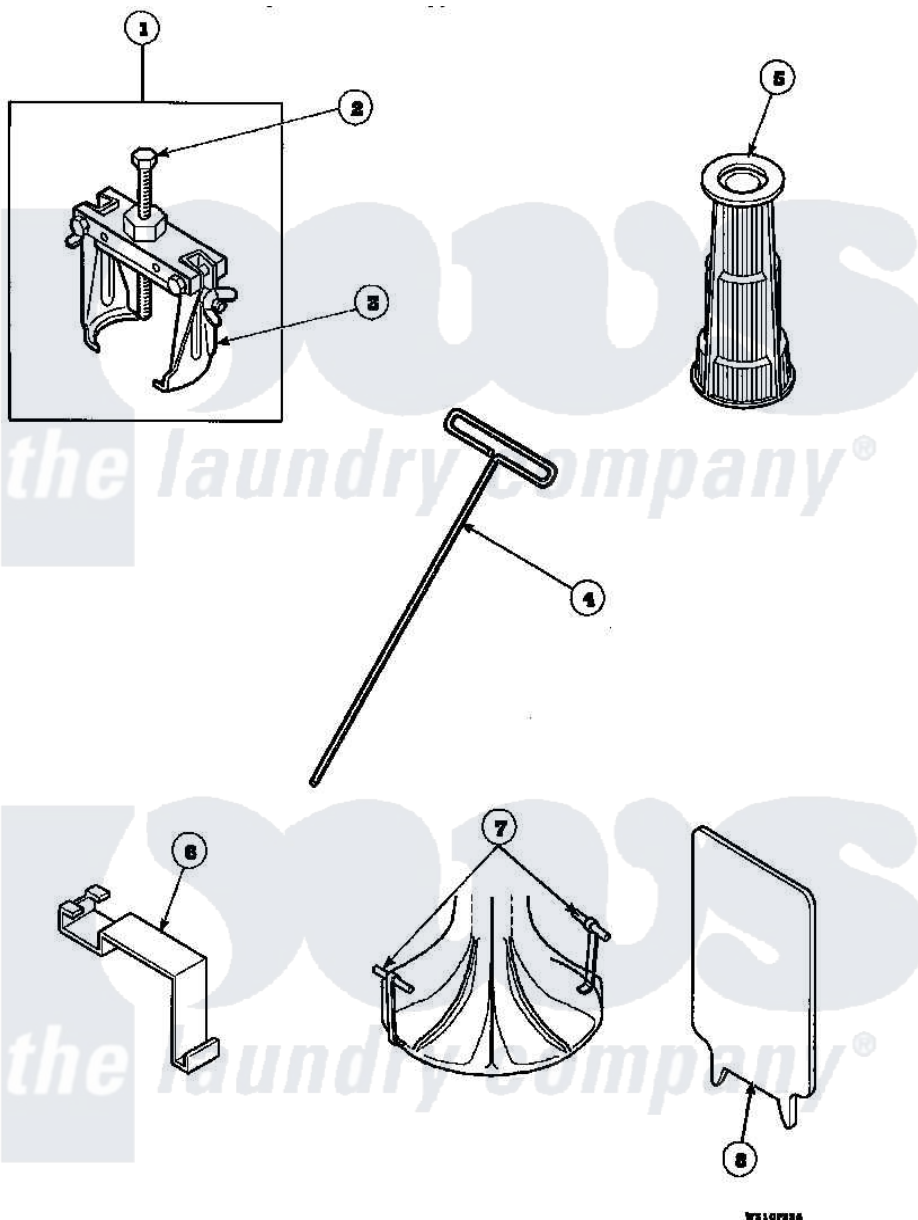

Amana LW6661W2 (BOM: PLW6661W2 B) 18 - SPECIAL TOOLS

Amana Residential Amana LW6661W2 (BOM: PLW6661W2 B) Washer Parts Parts Diagram 18 - SPECIAL TOOLS

[Click on the part number to view part](#)

Item	Original Part Number	Replaced By	Status	Part Description
1	294P4			Bell Tool
2	294P4B			Drive Bell Bolt
3	294P4A			Jaw, Drive Bell Tool
4	291P4		Not Available	WRENCH, T - ALLEN
5	293P4			Seal Tool
6	273P4			Tub Cover Gasket Tool
7	254P4P			Agitator Hooks
8	272P4			Tool, Lid Switch Instal
NI	555P3	725P3		Kit