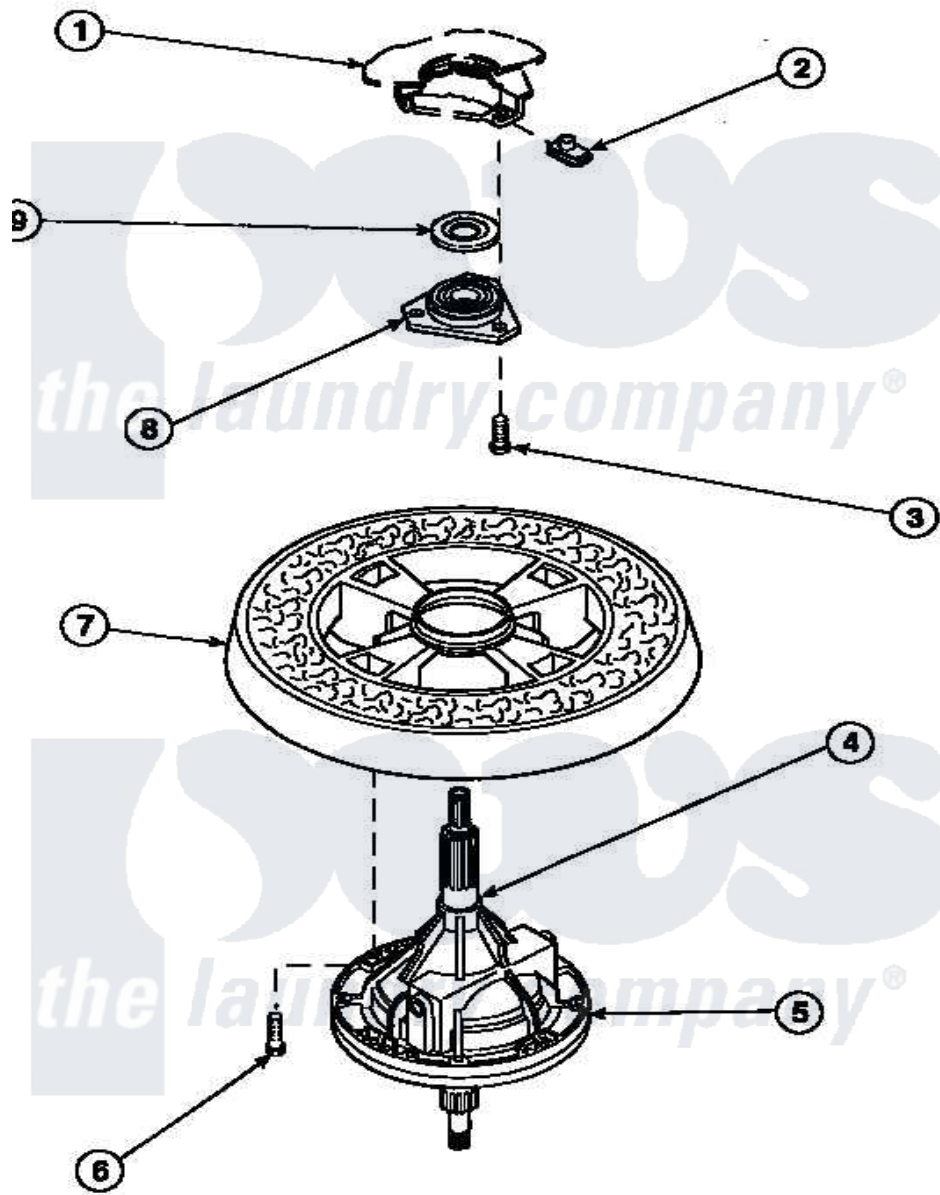

Amana LW6661W2 (BOM: PLW6661W2 B) 20 - TRANSMISSION ASSY AND BALANCE RING

Amana Residential Amana LW6661W2 (BOM: PLW6661W2 B) Washer Parts Parts Diagram 20 - TRANSMISSION ASSY AND BALANCE RING
 Click on the part number to view part

Item	Original Part Number	Replaced By	Status	Part Description
1	34439P			Outer Tub
2	27222			Nut, Retainer 5/16-18
3	36991	3400500		Bolt, 3405245 5/16-18 X 3/4
4	27604P			Never-Seeze 1 Oz Tube
5	34526P			Assembly, Transmission
6	37047		Not Available	SCREW, CAP
7	34731		Not Available	ASSY,BALANCE RING-COMPL
8	27182	40004201P		Main Bearing Assembly
9	27187			Flinger