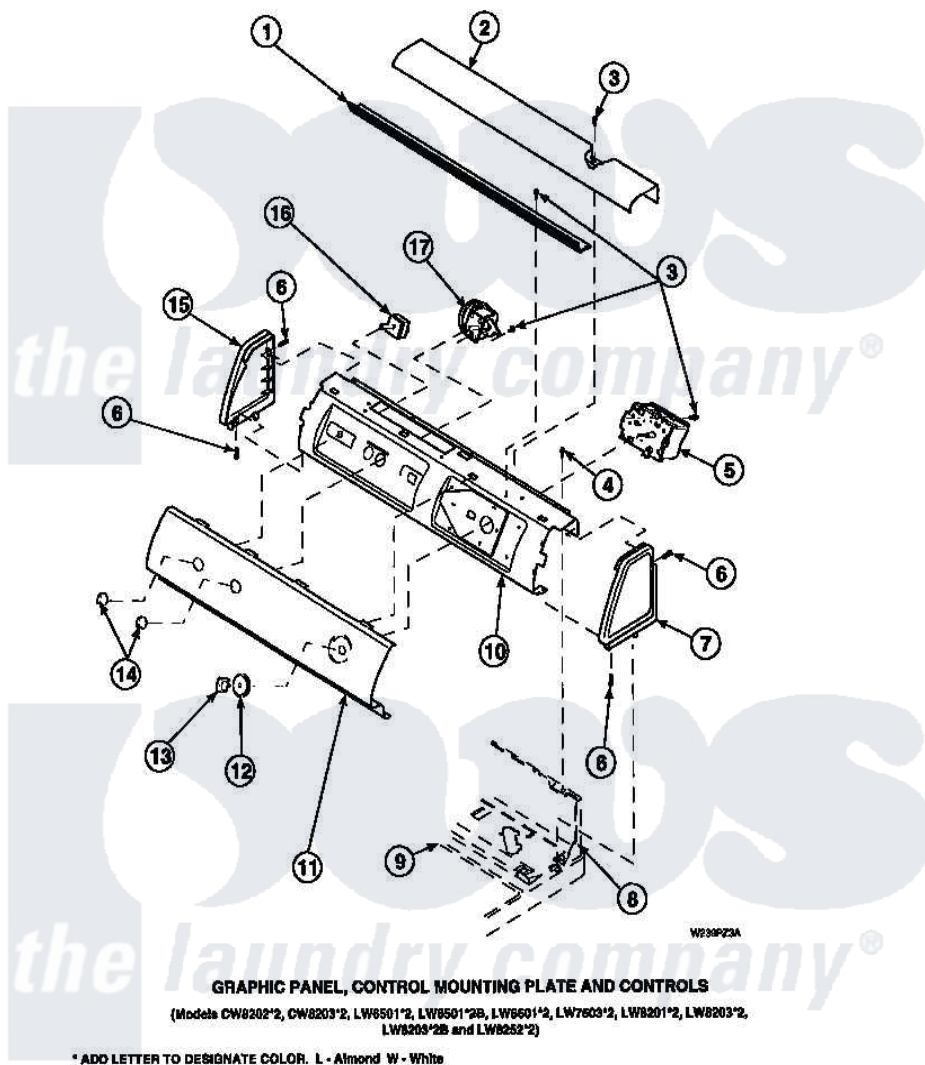

Amana LW7503L2 (BOM: PLW7503L2 A) 10 - GRAPHIC PANEL, CTRL MTG PLATE AND CTRLS

Amana Residential Amana LW7503L2 (BOM: PLW7503L2 A) Washer Parts Parts Diagram 10 - GRAPHIC PANEL, CTRL
MTG PLATE AND CTRLS
Click on the part number to view part

| Item | Original Part Number | Replaced By | Status | Part Description |
|------|----------------------|---------------------------|---------------|-----------------------------------------|
| 1 | Y34826 | | Not Available | DIFFUSER,LAMP-CLEAR |
| 2 | 34824 | | Not Available | TOP COVER |
| 3 | 23962 | W10116760 | | Screw |
| 4 | 34904 | 489355 | | Screw, 8 X 1/2 |
| 5 | 31239 | 31239P | | Timer 3 Cycle Package |
| 6 | 501086 | 90767 | | Screw, 8A X 3/8 HeX Washer Head Tapping |
| 7 | 34817 | | Not Available | END CAP(RIGHT) |
| 8 | 34903 | | Not Available | PANEL, BACK HOOD (USE 37782) |
| 9 | 34902P | | Not Available | TOP |
| 10 | 34821 | | Not Available | CONTROL MOUNTING PLATE |
| 11 | 38106 | | Not Available | PANEL, GRAPHICS |
| " | 37681W | | Not Available | PANEL, GRAPHICS (WHITE) |
| " | 36613 | | Not Available | GRAPHIC PANEL |

| | | | |
|----|-----------------------|-----------------------|-------------------------|
| 12 | 36700 | Not Available | TIMER KNOB SKIRT |
| 13 | 35333 | Not Available | TIMER KNOB |
| 14 | 36701 | Not Available | KNOB, TEMP |
| 15 | 34818 | Not Available | END CAP(LEFT) |
| 16 | 35115 | | Switch, TemPerature 3 P |
| 17 | 35010 | 39035 | Switch, Pressure-Var |