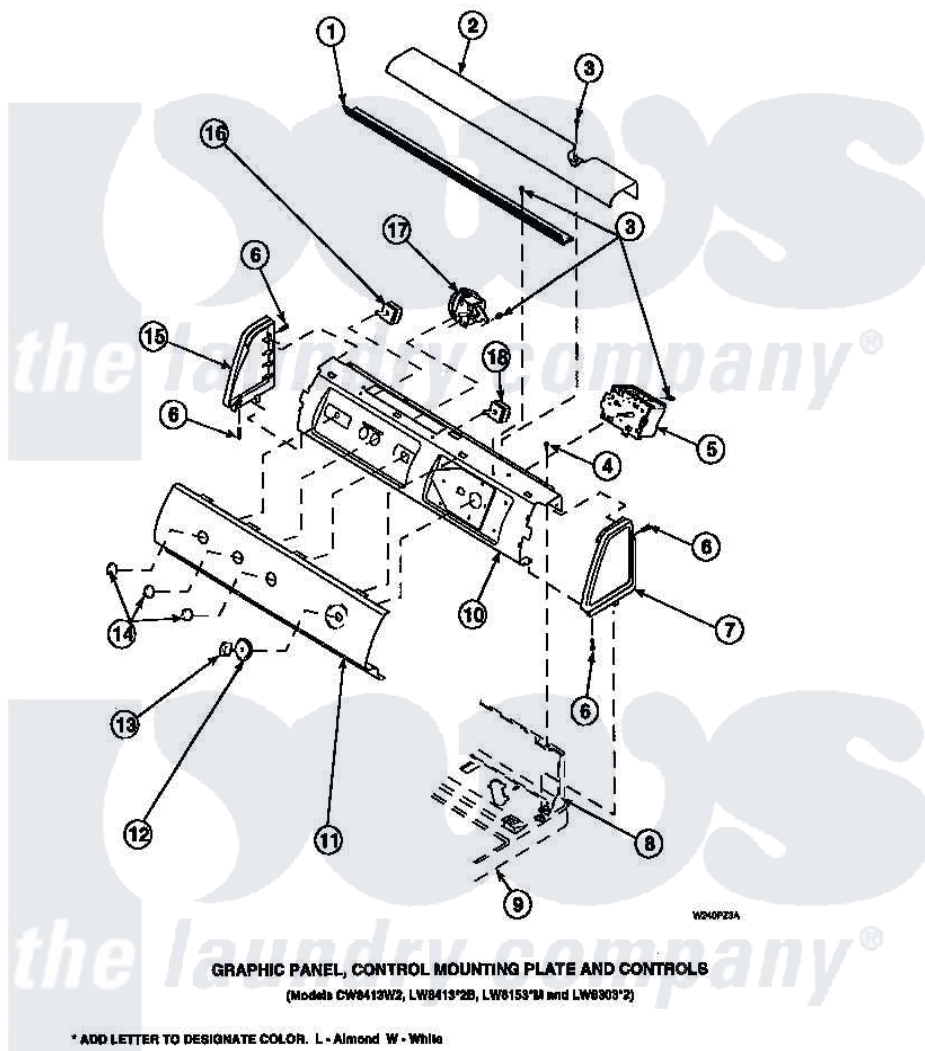

Amana LW7503L2 (BOM: PLW7503L2 A) 11 - GRAPHIC PANEL, CTRL MTG PLATE AND CTRLS

Amana Residential Amana LW7503L2 (BOM: PLW7503L2 A) Washer Parts Parts Diagram 11 - GRAPHIC PANEL, CTRL MTG PLATE AND CTRLS
 Click on the part number to view part

Item	Original Part Number	Replaced By	Status	Part Description
1	Y34826		Not Available	DIFFUSER,LAMP-CLEAR
2	34824		Not Available	TOP COVER
3	23962	W10116760		Screw
4	34904	489355		Screw, 8 X 1/2
5	36607			Timer, 4 Cycle
6	501086	90767		Screw, 8A X 3/8 HeX Washer Head Tapping
7	34817		Not Available	END CAP(RIGHT)
8	34903		Not Available	PANEL, BACK HOOD (USE 37782)
9	34902P		Not Available	TOP
10	34821		Not Available	CONTROL MOUNTING PLATE
11	36611		Not Available	PANEL, GRAPHICS
12	36700		Not Available	TIMER KNOB SKIRT
13	35333		Not Available	TIMER KNOB

14 36701
15 34818

Not Available
Not Available

KNOB, TEMP
END CAP(LEFT)