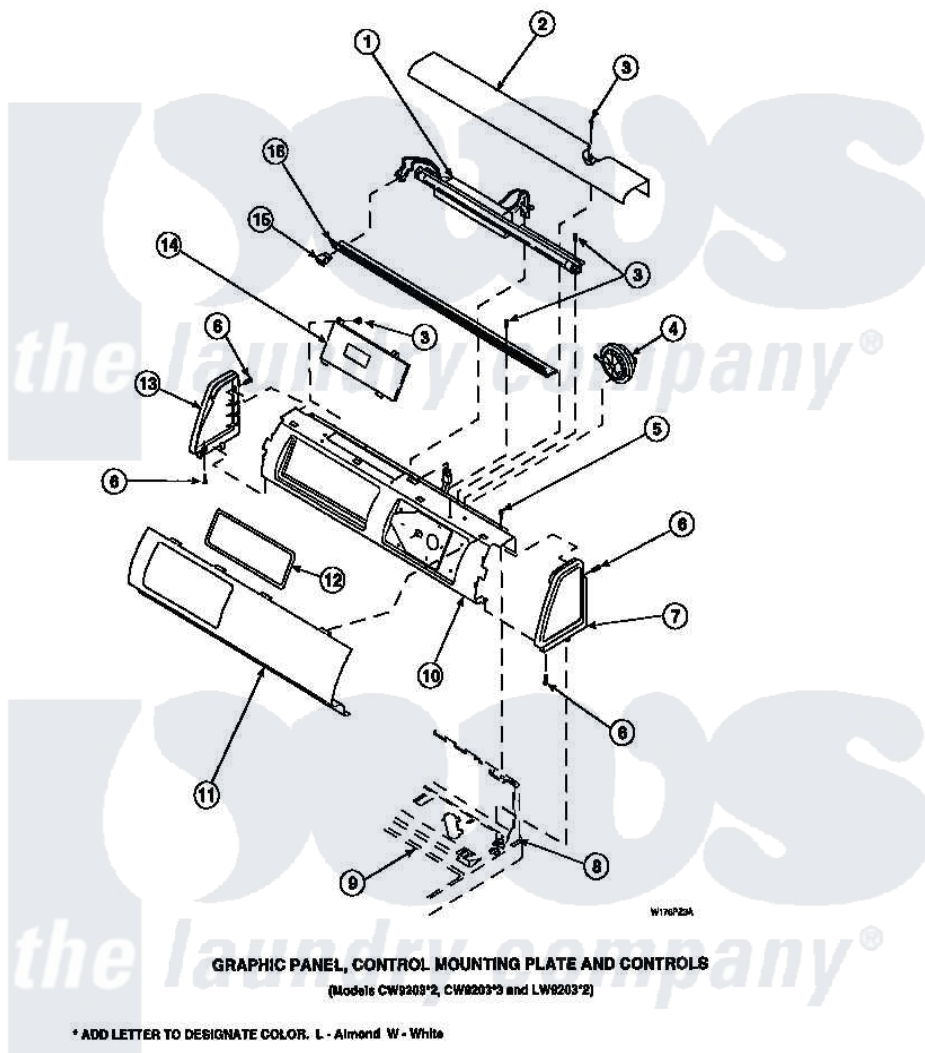

Amana LW7503L2 (BOM: PLW7503L2 A) 12 - GRAPHIC PANEL, CTRL
MTG PLATE AND CTRLS

Amana Residential Amana LW7503L2 (BOM: PLW7503L2 A) Washer Parts Parts Diagram 12 - GRAPHIC PANEL, CTRL
MTG PLATE AND CTRLS
Click on the part number to view part

Item	Original Part Number	Replaced By	Status	Part Description
2	34824		Not Available	TOP COVER
3	23962	W10116760		Screw
5	34904	489355		Screw, 8 X 1/2
6	501086	90767		Screw, 8A X 3/8 HeX Washer Head Tapping
7	34817		Not Available	END CAP(RIGHT)
8	34903		Not Available	PANEL, BACK HOOD (USE 37782)
9	34902P		Not Available	TOP
13	34818		Not Available	END CAP(LEFT)