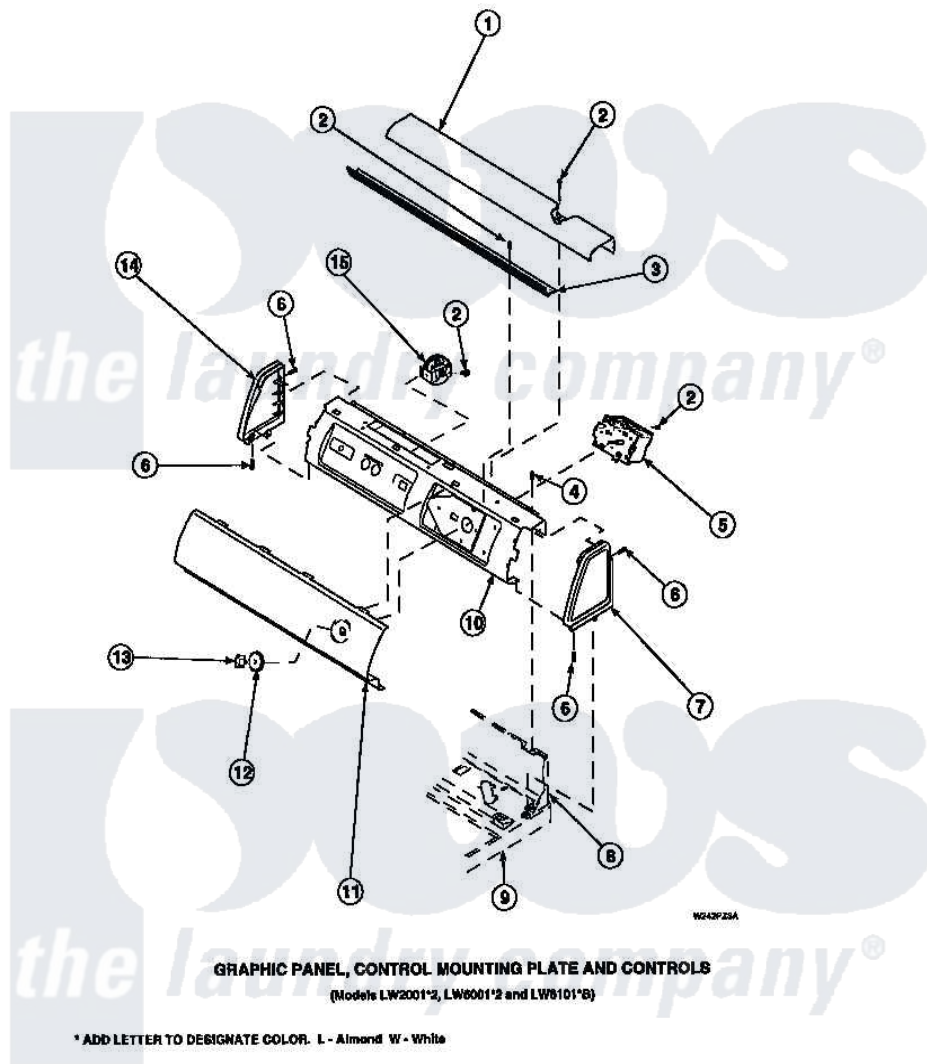

Amana LW7503L2 (BOM: PLW7503L2 A) 13 - GRAPHIC PANEL, CTRL
MTG PLATE AND CTRLS

Amana Residential Amana LW7503L2 (BOM: PLW7503L2 A) Washer Parts Parts Diagram 13 - GRAPHIC PANEL, CTRL
MTG PLATE AND CTRLS
Click on the part number to view part

Item	Original Part Number	Replaced By	Status	Part Description
2	23962	W10116760		Screw
3	Y34826		Not Available	DIFFUSER,LAMP-CLEAR
4	34904	489355		Screw, 8 X 1/2
6	501086	90767		Screw, 8A X 3/8 HeX Washer Head Tapping
7	34817		Not Available	END CAP(RIGHT)
8	34903		Not Available	PANEL, BACK HOOD (USE 37782)
9	34902P		Not Available	TOP
10	34821		Not Available	CONTROL MOUNTING PLATE
12	33817		Not Available	ASSY,TIMER SKIRT-BLACK
13	33897			Knob, Timer-Washer-Blac
14	34818		Not Available	END CAP(LEFT)