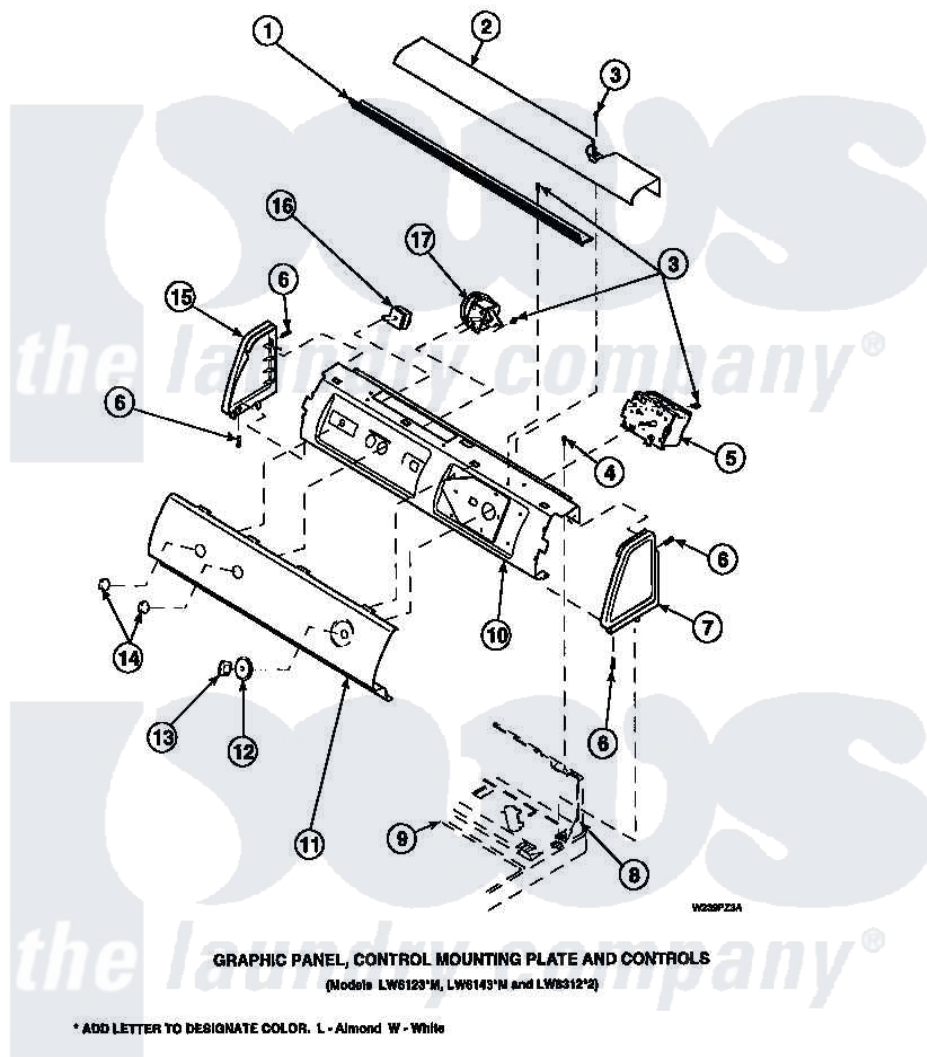

Amana LW7503L2 (BOM: PLW7503L2 A) 14 - GRAPHIC PANEL, CTRL
MTG PLATE AND CTRLS

Amana Residential Amana LW7503L2 (BOM: PLW7503L2 A) Washer Parts Parts Diagram 14 - GRAPHIC PANEL, CTRL
MTG PLATE AND CTRLS
Click on the part number to view part

Item	Original Part Number	Replaced By	Status	Part Description
1	Y34826		Not Available	DIFFUSER,LAMP-CLEAR
2	34824		Not Available	TOP COVER
3	23962	W10116760		Screw
4	34904	489355		Screw, 8 X 1/2
5	31239	31239P		Timer 3 Cycle Package
6	501086	90767		Screw, 8A X 3/8 HeX Washer Head Tapping
7	34817		Not Available	END CAP(RIGHT)
8	34903		Not Available	PANEL, BACK HOOD (USE 37782)
9	34902P		Not Available	TOP
10	34821		Not Available	CONTROL MOUNTING PLATE
12	36700		Not Available	TIMER KNOB SKIRT
13	35333		Not Available	TIMER KNOB
14	36701		Not Available	KNOB, TEMP