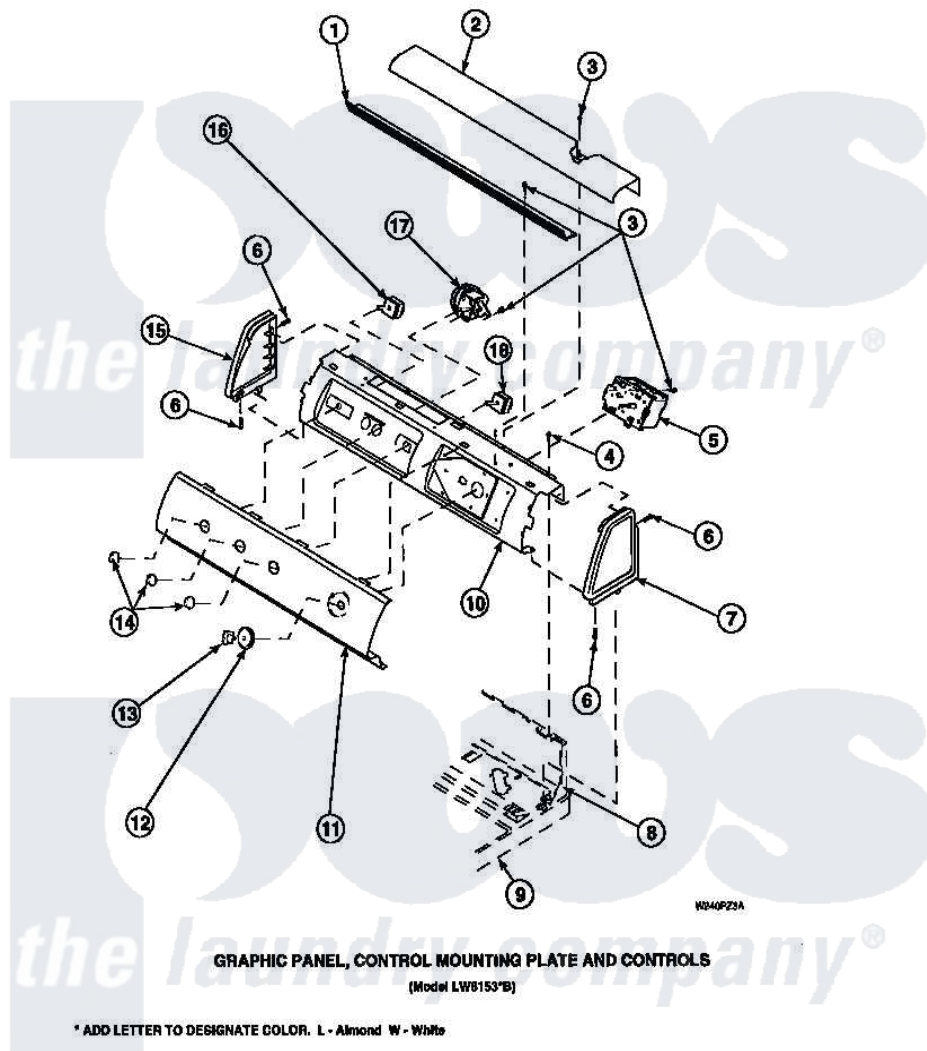

Amana LW7503L2 (BOM: PLW7503L2 A) 15 - GRAPHIC PANEL, CTRL  
MTG PLATE AND CTRLS

Amana Residential Amana LW7503L2 (BOM: PLW7503L2 A) Washer Parts Parts Diagram 15 - GRAPHIC PANEL, CTRL  
MTG PLATE AND CTRLS  
Click on the part number to view part

Item	Original Part Number	Replaced By	Status	Part Description
1	Y34826		Not Available	DIFFUSER,LAMP-CLEAR
3	23962	<a href="#">W10116760</a>		Screw
4	34904	<a href="#">489355</a>		Screw, 8 X 1/2
6	501086	<a href="#">90767</a>		Screw, 8A X 3/8 HeX Washer Head Tapping
8	34903		Not Available	PANEL, BACK HOOD (USE 37782)
9	34902P		Not Available	TOP
10	34821		Not Available	CONTROL MOUNTING PLATE