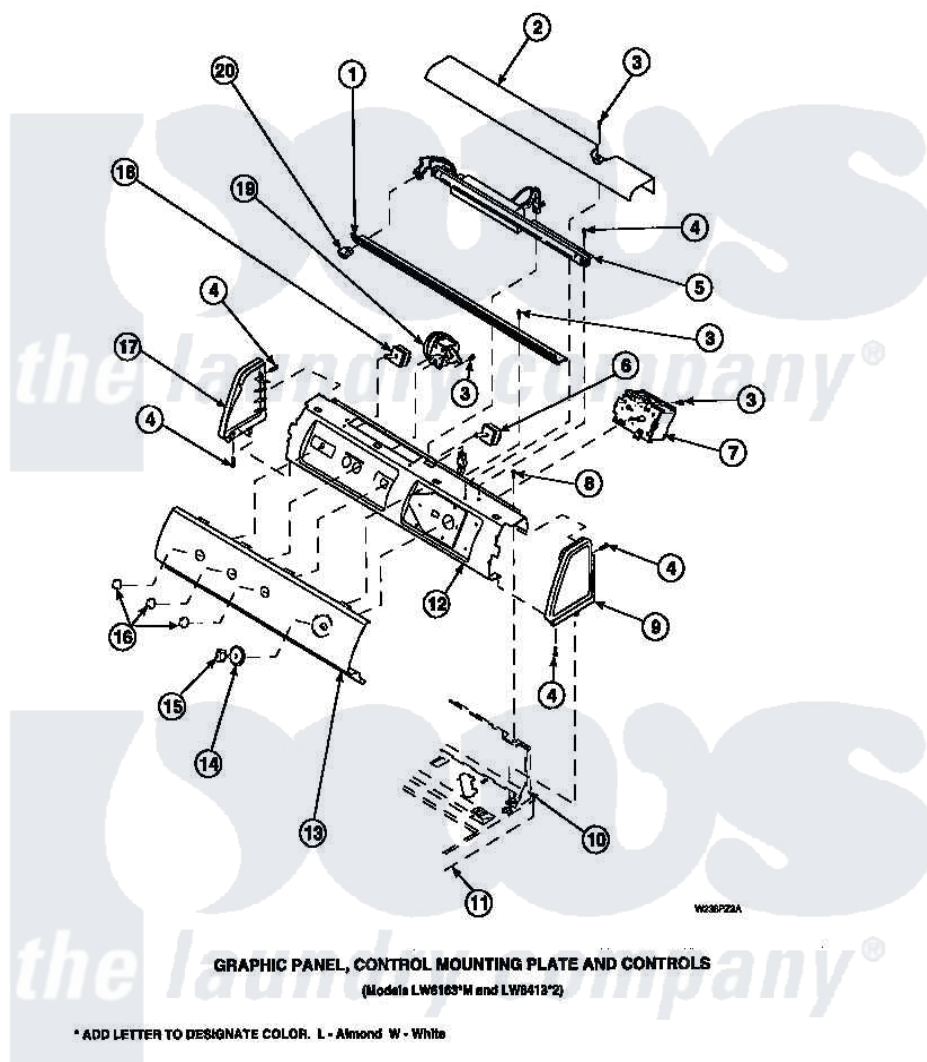

# Amana LW7503L2 (BOM: PLW7503L2 A) 16 - GRAPHIC PANEL, CTRL MTG PLATE AND CTRLS

Amana Residential Amana LW7503L2 (BOM: PLW7503L2 A) Washer Parts Parts Diagram 16 - GRAPHIC PANEL, CTRL MTG PLATE AND CTRLS  
Click on the part number to view part

Item	Original Part Number	Replaced By	Status	Part Description
2	34824		Not Available	TOP COVER
3	23962	<a href="#">W10116760</a>		Screw
4	501086	<a href="#">90767</a>		Screw, 8A X 3/8 HeX Washer Head Tapping
8	34904	<a href="#">489355</a>		Screw, 8 X 1/2
9	34817		Not Available	END CAP(RIGHT)
10	34903		Not Available	PANEL, BACK HOOD (USE 37782)
11	34902P		Not Available	TOP
12	34821		Not Available	CONTROL MOUNTING PLATE
14	36700		Not Available	TIMER KNOB SKIRT
15	35333		Not Available	TIMER KNOB
16	36701		Not Available	KNOB, TEMP
17	34818		Not Available	END CAP(LEFT)