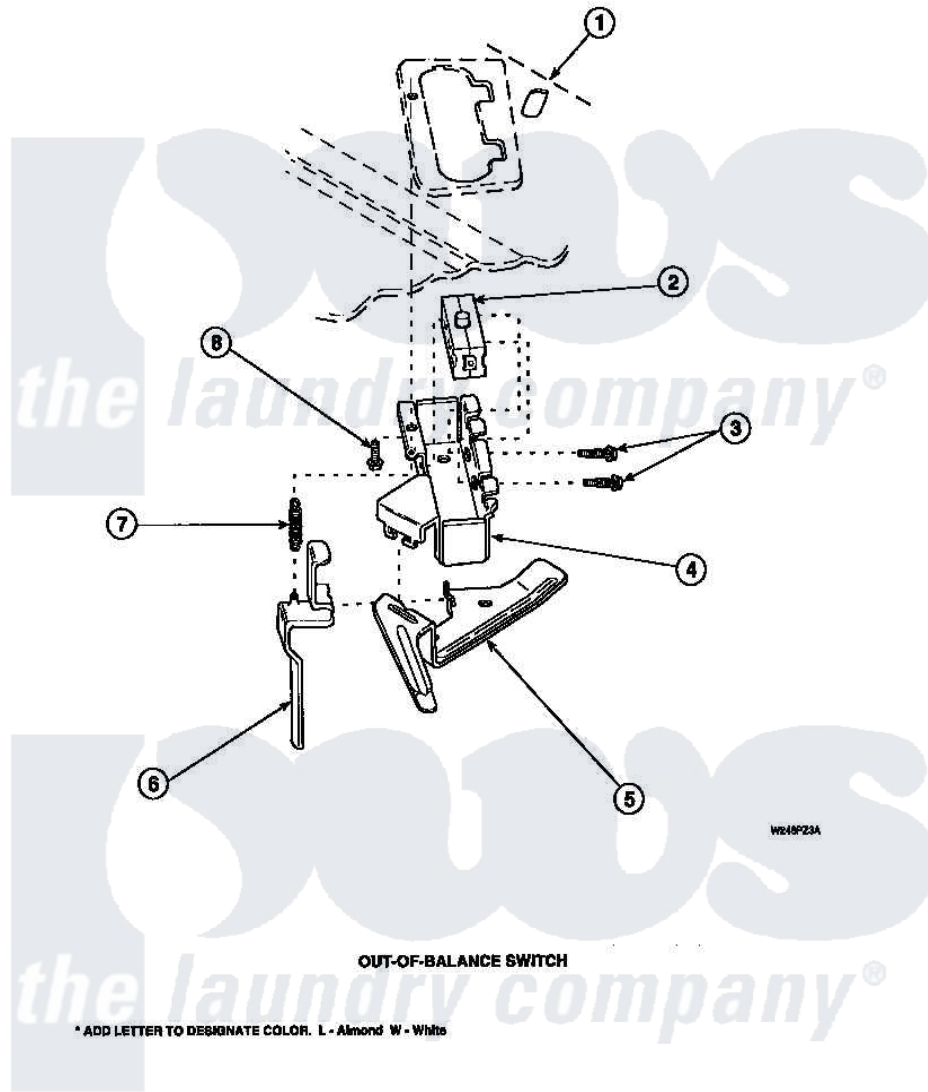

Amana LW7503L2 (BOM: PLW7503L2 A) 22 - OUT-OF-BALANCE SWITCH

Amana Residential Amana LW7503L2 (BOM: PLW7503L2 A) Washer Parts Parts Diagram 22 - OUT-OF-BALANCE SWITCH

[Click on the part number to view part](#)

Item	Original Part Number	Replaced By	Status	Part Description
1	34902P		Not Available	TOP
2	33445	27001095		Switch, Lid
3	36510			Screw
4	36497P			Kit, Switch Holder
5	33441			Arm, Actuator
6	33442			Lever, Unbalanced Load
7	33443			Spring
8	23962	W10116760		Screw