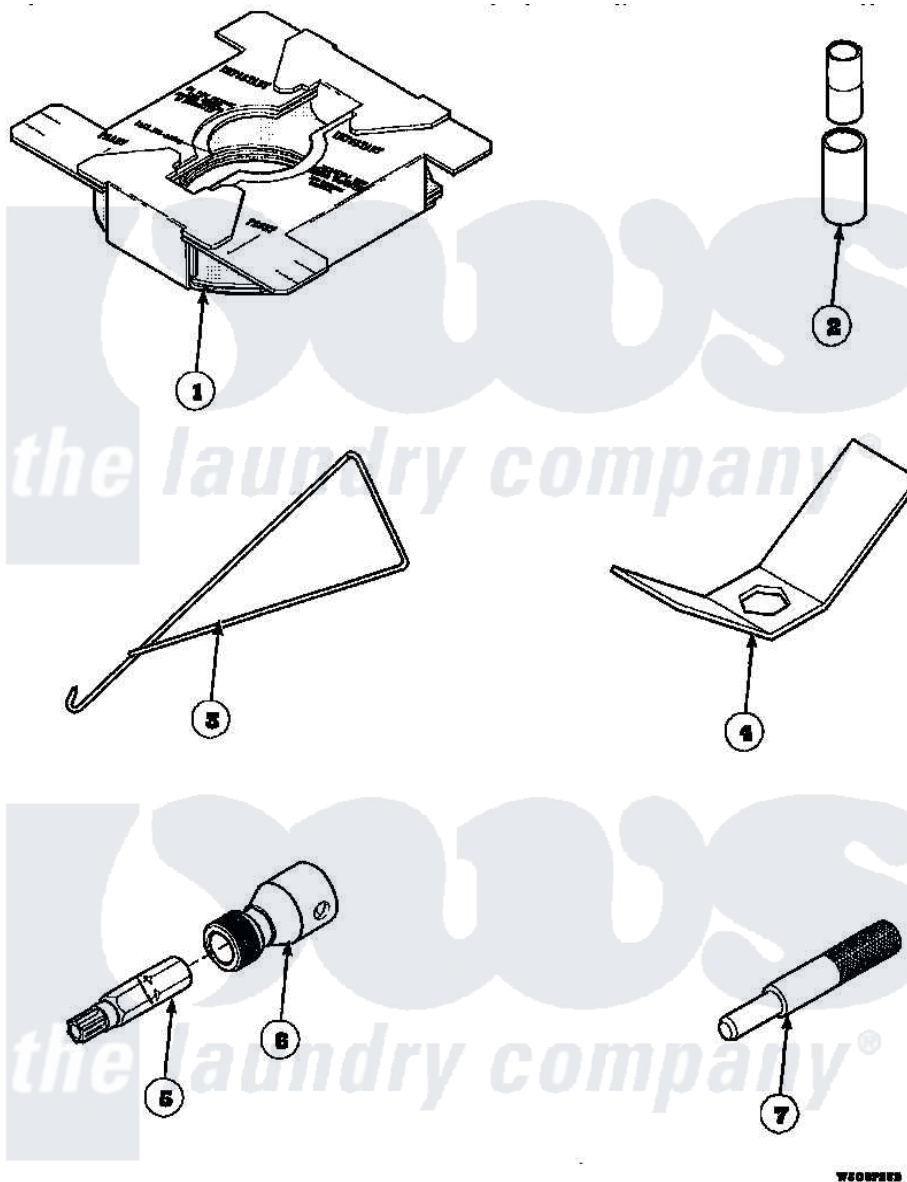

Amana LW7503L2 (BOM: PLW7503L2 A) 24 - SPECIAL TOOLS

Amana Residential Amana LW7503L2 (BOM: PLW7503L2 A) Washer Parts Parts Diagram 24 - SPECIAL TOOLS

Click on the part number to view part

Item	Original Part Number	Replaced By	Status	Part Description
1	36926		Not Available	BRACE, SHIPPING
2	242P4			Installer, Spring
3	289P4	321P4		Hook, Spring
4	237P4	306P4		Hex Wrench
5	282P4			T25 Tamper Resistant Bit
6	24161			Torx Bit Holder
7	305P4		Not Available	TOOL, TRANSMISSION PI
NI	555P3	725P3		Kit