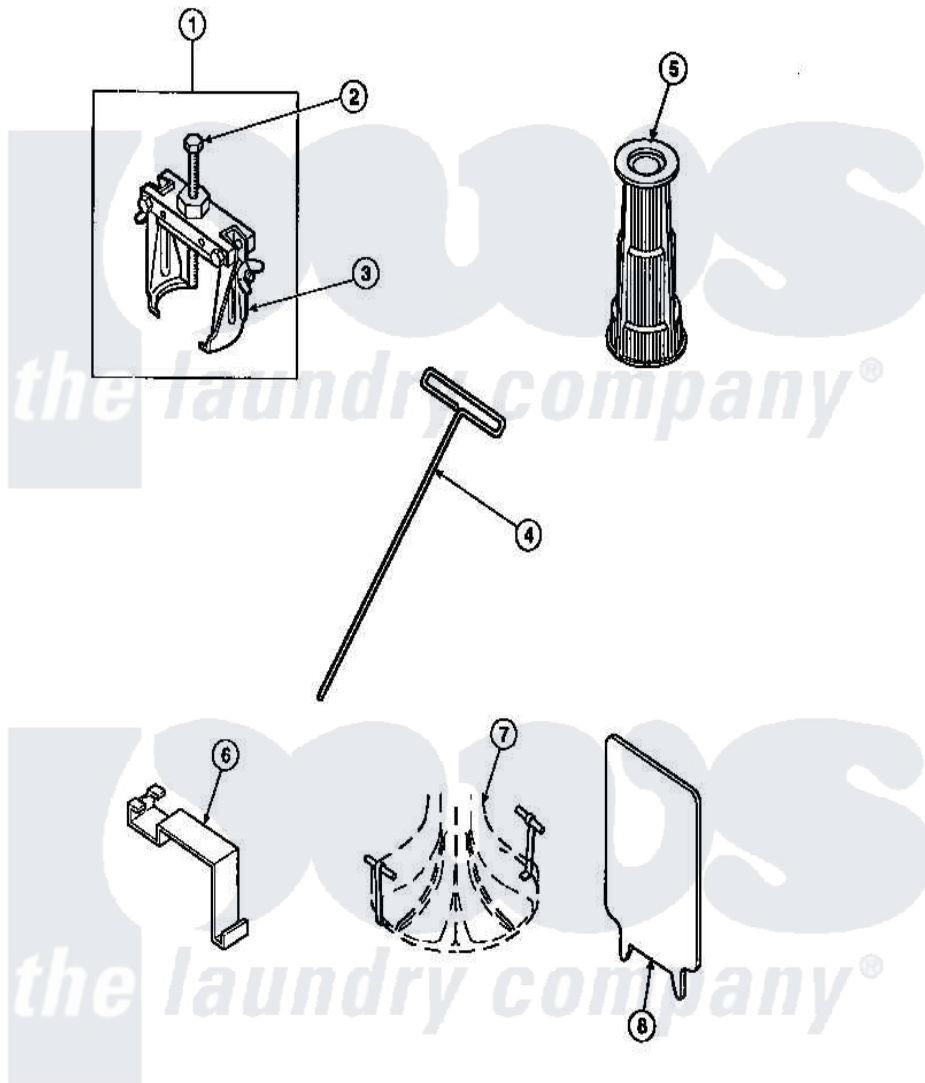

# Amana LW7503L2 (BOM: PLW7503L2 A) 25 - SPECIAL TOOLS

Amana Residential Amana LW7503L2 (BOM: PLW7503L2 A) Washer Parts Parts Diagram 25 - SPECIAL TOOLS

[Click on the part number to view part](#)

Item	Original Part Number	Replaced By	Status	Part Description
1	<a href="#">294P4</a>			Bell Tool
2	<a href="#">294P4B</a>			Drive Bell Bolt
3	<a href="#">294P4A</a>			Jaw, Drive Bell Tool
4	291P4		Not Available	WRENCH, T - ALLEN
5	<a href="#">293P4</a>			Seal Tool
6	<a href="#">273P4</a>			Tub Cover Gasket Tool
7	<a href="#">254P4P</a>			Agitator Hooks
8	<a href="#">272P4</a>			Tool, Lid Switch Instal
NI	555P3	<a href="#">725P3</a>		Kit