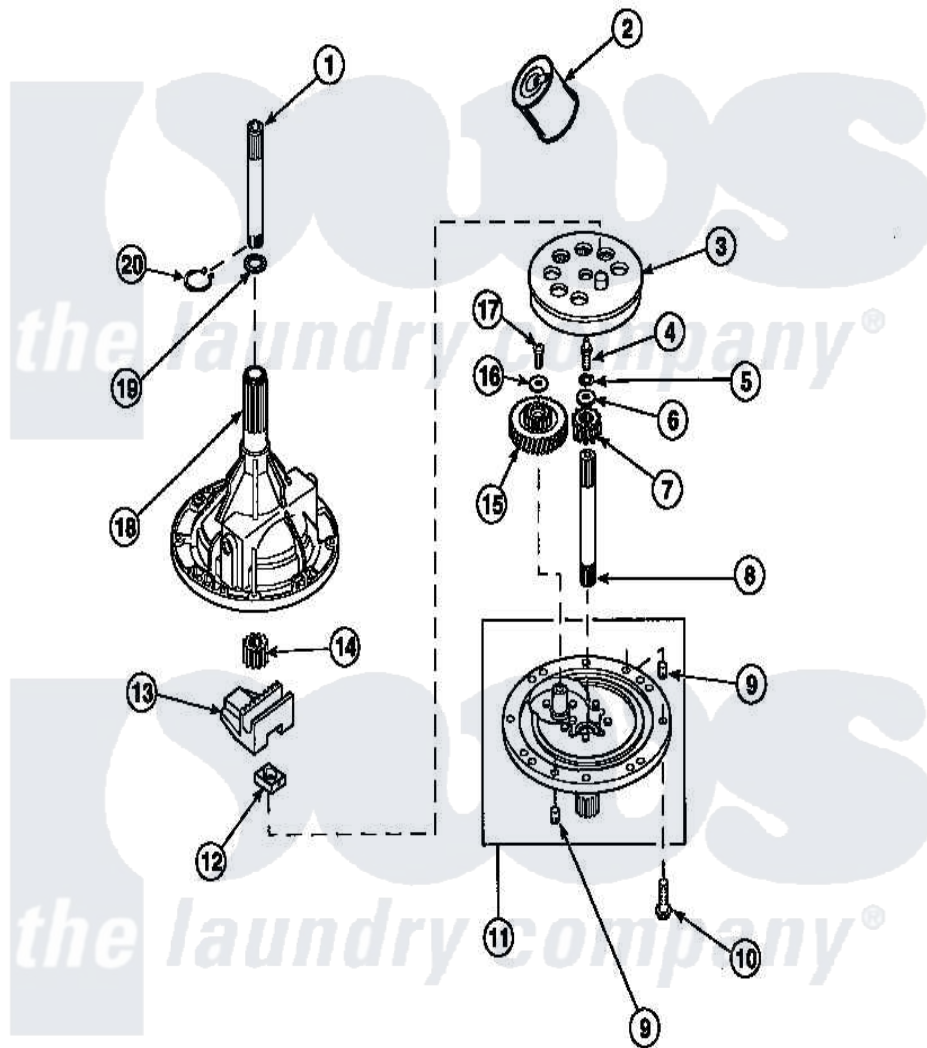

Amana LW7503L2 (BOM: PLW7503L2 B) 01 - 34526P TRANSMISSION ASSY

Amana Residential Amana LW7503L2 (BOM: PLW7503L2 B) Washer Parts Parts Diagram 01 - 34526P TRANSMISSION ASSY

Click on the part number to view part

| Item | Original Part Number | Replaced By | Status | Part Description |
|------|------------------------|--------------------------|---------------|-------------------------|
| 1 | Y36570 | | | Shaft, Output |
| 2 | 27243P | | | Oil, CW Transmission F- |
| 3 | 26577 | | | Assembly, Gear And Stud |
| 4 | 27030 | | Not Available | SCREW, 1/4-20 SPECIAL |
| 5 | 21456 | | | Lockwasher, 1/4 Intshkp |
| 6 | 26509 | 40041501 | | Washer |
| 7 | 36562 | | | Pinion, Drive |
| 8 | 34853 | | | Shaft, Input |
| 9 | 27172 | | | Pin, Dowel |
| 10 | 32814 | | Not Available | SCREW, 1/4-20X7/8 SERRA |
| 11 | 38290 | | | Assembly, Cover |
| 12 | 26493 | | | Slide |
| 13 | Y31526 | | | Rack |
| 14 | 27003 | | | Pinion, Agitator |
| 15 | 29161 | | | Gear, Reduction |

| | | | |
|----|-----------------------|---------------|------------------------------|
| 16 | 29260 | Not Available | WASHER |
| 17 | 29273 | | Screw, 1/4-20 X 3/8 |
| 18 | 33223 | Not Available | ASSY, TRANSMISSION CASE |
| 19 | 35092 | | Washer, 3628id X 1.00 X .056 |
| 20 | 27197 | | Ring, Retaining |
| NI | 37577P | Not Available | SEALANT |