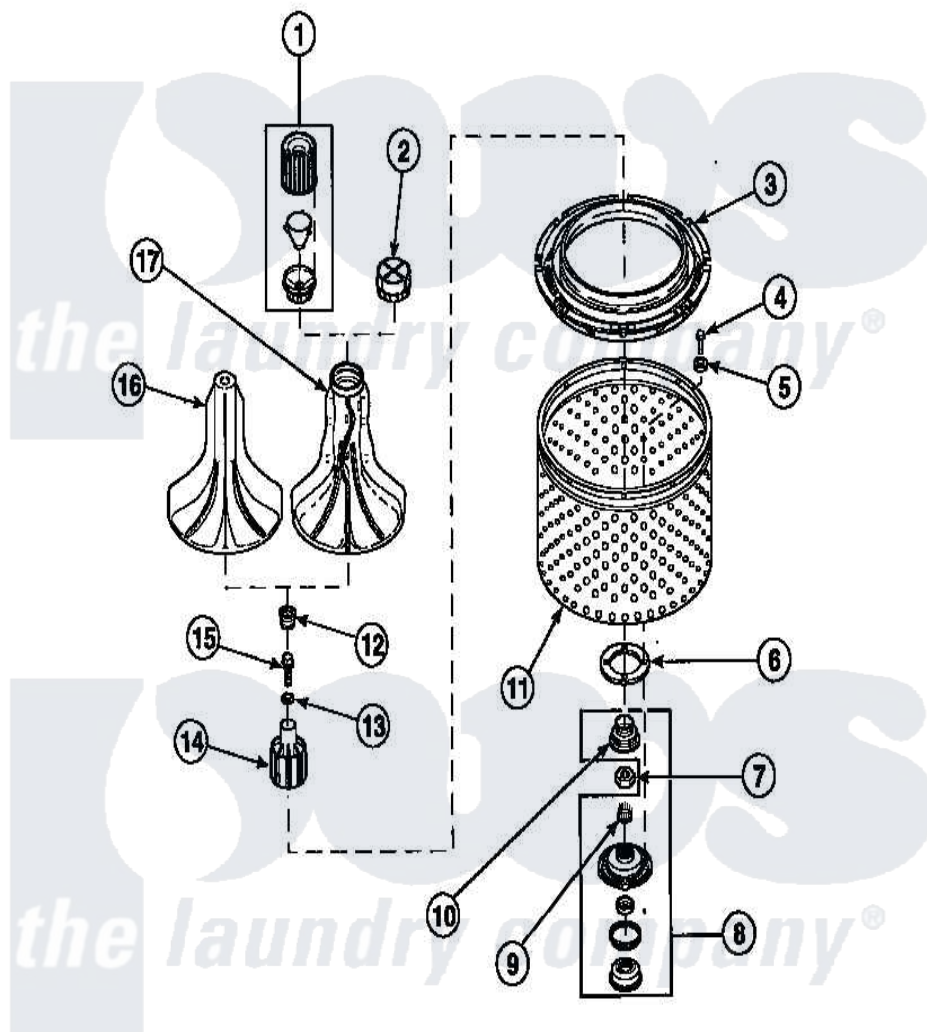

**Amana LW7503L2 (BOM: PLW7503L2 B) 02 - AGITATOR/DRIVE  
BELL/SEAL KIT/TUB & HUB**

Amana Residential Amana LW7503L2 (BOM: PLW7503L2 B) Washer Parts Parts Diagram 02 - AGITATOR/DRIVE  
BELL/SEAL KIT/TUB & HUB  
Click on the part number to view part

Item	Original Part Number	Replaced By	Status	Part Description
1	36542	<a href="#">40002101W</a>		Assembly, Fabric Softner
2	<a href="#">36515</a>			Cap, Agitator
3	<a href="#">35035</a>			Guard, Clothes
4	27202	<a href="#">W10116787</a>		Screw
5	<a href="#">28094</a>			Gasket
6	27125	<a href="#">39122</a>		Gasket, Washtub
7	Y29220	<a href="#">40016301</a>		Nut, Lock
8	495P3	<a href="#">R9900552</a>		Hub And Seal
9	29728	<a href="#">40008301</a>		Insert, Spline
10	36425	<a href="#">40016101</a>		Seal, Bell Drive
12	36511	<a href="#">40008401</a>		Plug, Bell
13	<a href="#">36472</a>			O-Ring
14	36443P	<a href="#">R9900189</a>		Kit, Drive Bell And Seal
15	34288	<a href="#">40065102</a>		Screw, Shoulder 1/4
17	33174	<a href="#">40000501W</a>		Agitator, Flex Vane