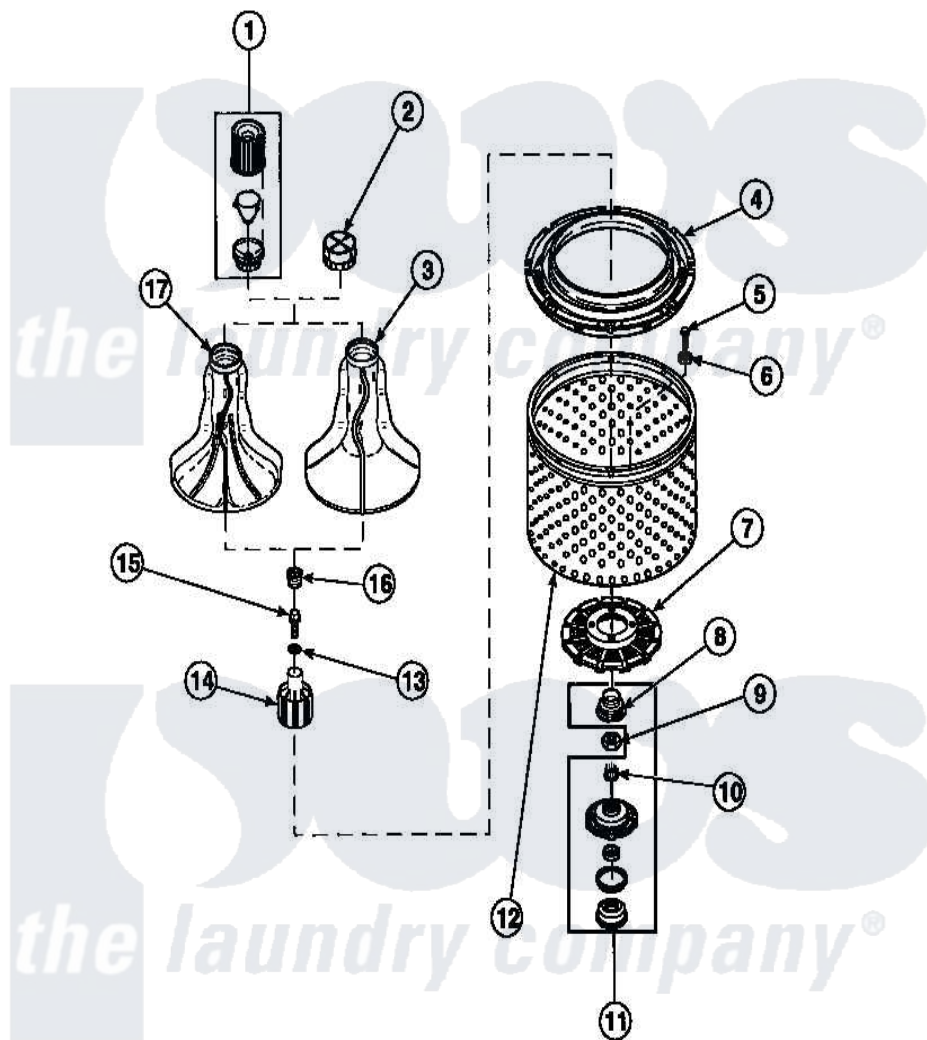

**Amana LW7503L2 (BOM: PLW7503L2 B) 03 - AGITATOR/DRIVE
BELL/SEAL KIT/TUB & HUB**

Amana Residential Amana LW7503L2 (BOM: PLW7503L2 B) Washer Parts Parts Diagram 03 - AGITATOR/DRIVE
BELL/SEAL KIT/TUB & HUB
Click on the part number to view part

Item	Original Part Number	Replaced By	Status	Part Description
1	36542	40002101W		Assembly, Fabric Softner
2	36515			Cap, Agitator
4	35035			Guard, Clothes
5	27202	W10116787		Screw
6	28094			Gasket
8	36425	40016101		Seal, Bell Drive
9	Y29220	40016301		Nut, Lock
10	29728	40008301		Insert, Spline
12	33501P	R9900144		Kit- Wash
13	36472			O-Ring
15	34288	40065102		Screw, Shoulder 1/4
16	36511	40008401		Plug, Bell
17	33174	40000501W		Agitator, Flex Vane