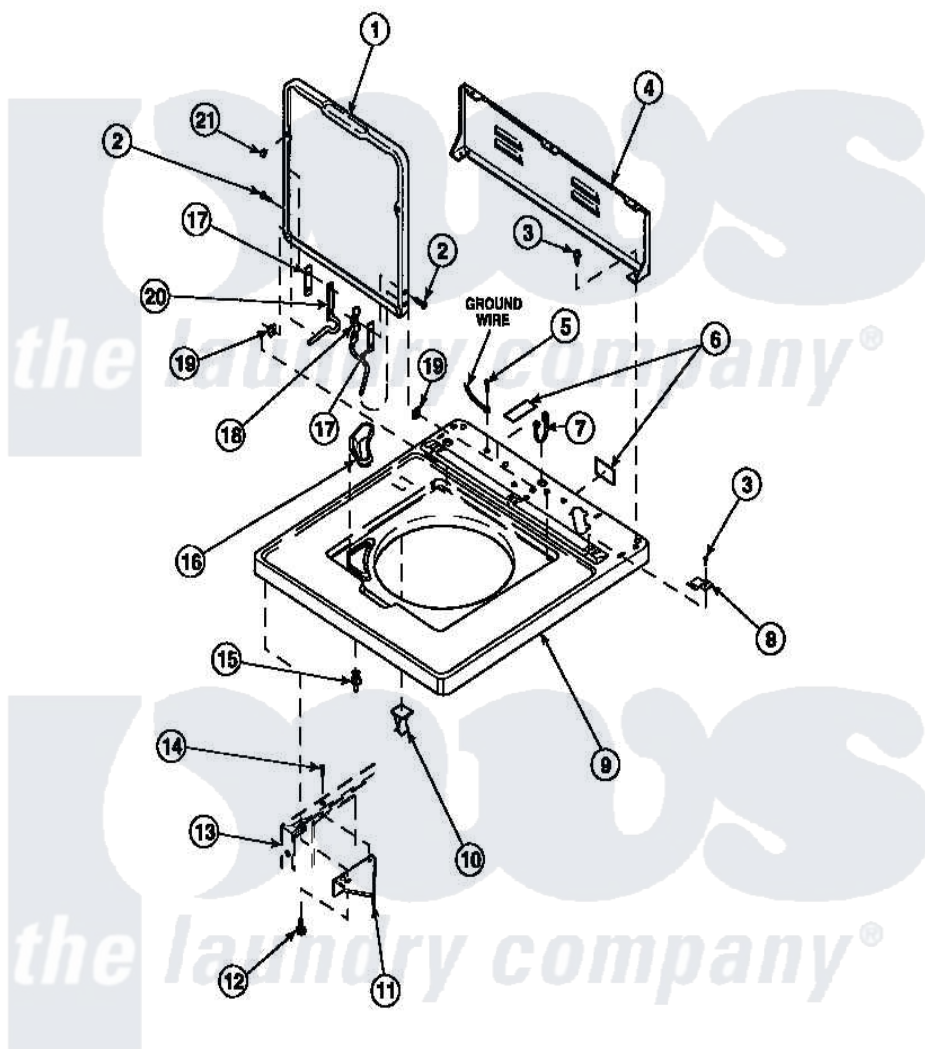

Amana LW7503L2 (BOM: PLW7503L2 B) 06 - CAB TOP/LOADING DR & CTRL HOOD REAR PAN

Amana Residential Amana LW7503L2 (BOM: PLW7503L2 B) Washer Parts Parts Diagram 06 - CAB TOP/LOADING DR & CTRL HOOD REAR PAN

[Click on the part number to view part](#)

Item	Original Part Number	Replaced By	Status	Part Description
1	33541P		Not Available	LID
2	34337	W10119828		Screw, Lid Hinge Mounting
3	23962	W10116760		Screw
4	34903		Not Available	PANEL, BACK HOOD (USE 37782)
5	52909			Screw, 10B-16 X 1/2 HeX
6	24903		Not Available	STICKER,DISCONNECT POW
7	21903	211881		Grommet, Cord Part Not Used-Gas Models Only
8	35887	40063901		Clip, Hold Down
9	34902P		Not Available	TOP
10	36519		Not Available	CLIP
11	36034			Bracket, Director-Module
12	Y31644	27001200		Screw
13	34475P		Not Available	CABINET

14	36035	Not Available	SCREW,8-18X3/8 PHIL FLT HD
15	56534		Barrel, Support
16	34776	Not Available	DISPENSER,BLEACH
17	34338		Gasket, Hinge
18	36437		Hinge, Lid R
19	33446	4008201	Bushing, Hinge
20	36513		Hinge, Left
21	21685	40038001	Bumper