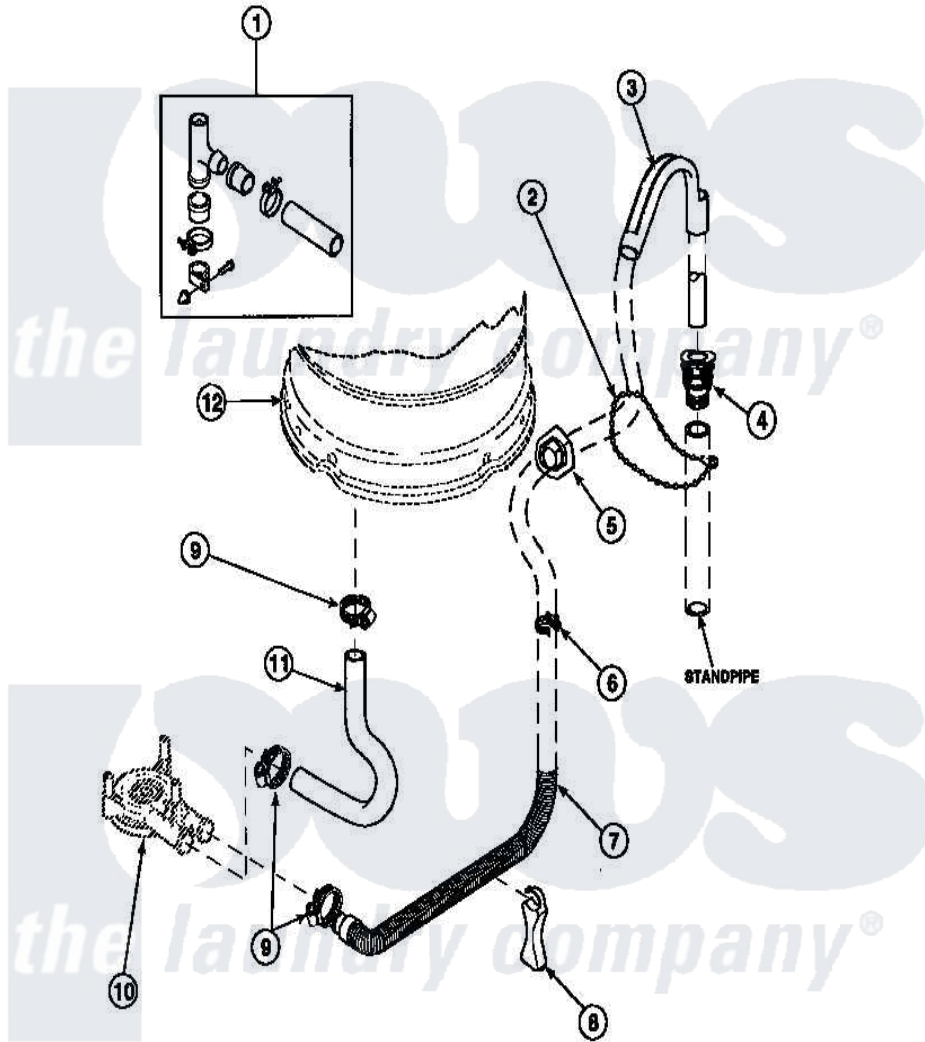

Amana LW7503L2 (BOM: PLW7503L2 B) 07 - DRAIN HOSE AND SIPHON BREAK

Amana Residential Amana LW7503L2 (BOM: PLW7503L2 B) Washer Parts Parts Diagram 07 - DRAIN HOSE AND SIPHON BREAK

[Click on the part number to view part](#)

Item	Original Part Number	Replaced By	Status	Part Description
1	562P3	76660		Break-Sphn
2	33489	8539404		Tie-Wire
3	33615	22003814		Retainer, Drain Hose
4	36878	40008101		Adapter, Standpipe
5	32219			Relief, Strain
6	36014			Clip, Retainer-Hose
7	37245	40053901		Hose, Drain
8	36522			Hose Support
"	35487			Support, Hose
9	36802	285655		Clamp, Hose
10	36863P	27001233		Pump
11	35752			Hose, Tub To Pump-Ddp
12	34439P			Outer Tub