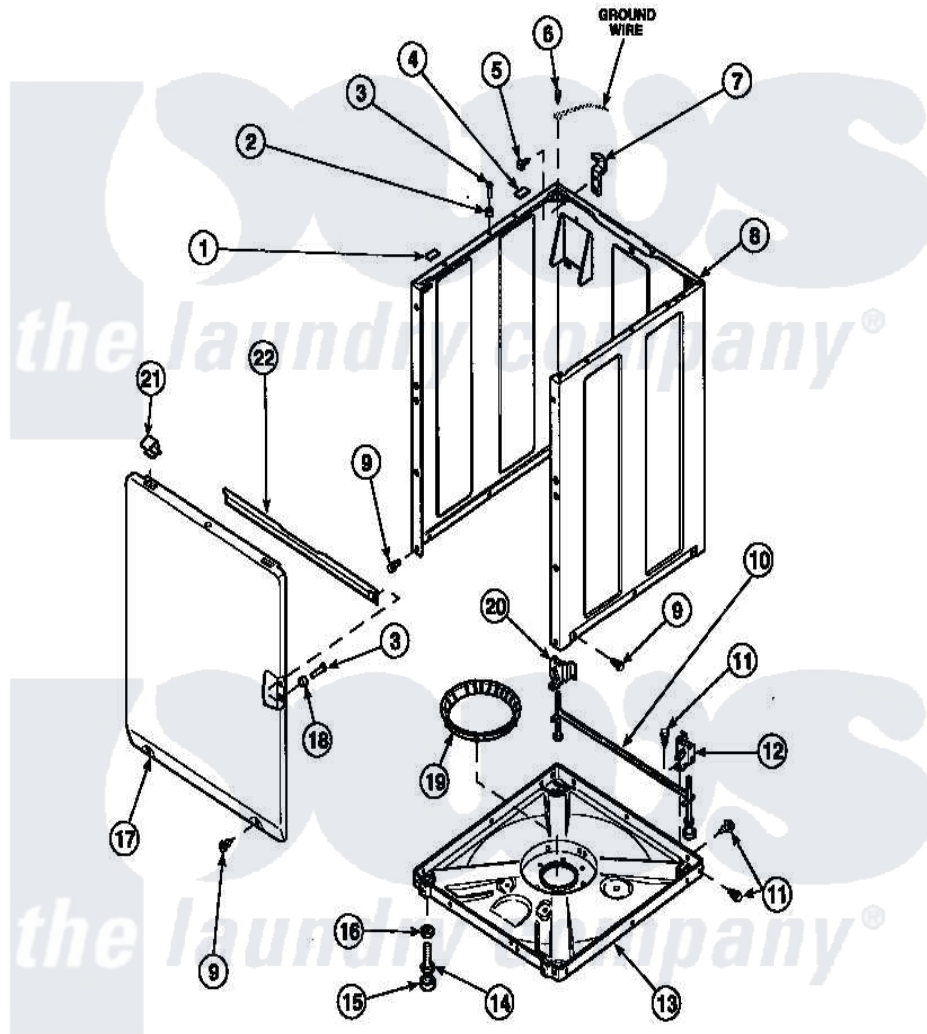

Amana LW7503L2 (BOM: PLW7503L2 B) 08 - FRONT PANEL, BASE ASSY AND CABINET ASSY

Amana Residential Amana LW7503L2 (BOM: PLW7503L2 B) Washer Parts Parts Diagram 08 - FRONT PANEL, BASE ASSY AND CABINET ASSY
 Click on the part number to view part

Item	Original Part Number	Replaced By	Status	Part Description
1	Y56128			Pad, Bumper
2	56079	505187		Locator, Panel
3	32671	Y014874		Screw, Idler Arm And Sleeve
4	36226			Pad, Bumper .25
5	34499		Not Available	SCREW, No.10B X 1/4 TAP IN HX
6	23962	W10116760		Screw
7	Y27103			Hinge, Hold-Down Lug
8	34475P		Not Available	CABINET
9	27196	27001200		Screw
10	34443			Assembly, Leg And Stabilier
11	35148		Not Available	SCREW, 1/4-14 X 3/8 HX HD
12	36036		Not Available	BRACKET, SLL-RIGHT
13	36599P			Assembly Nut/ Leg Base
"	34434P			Assembly Nut/Leg Base

14	Y34319	22003428	Leg, Adjustable
15	34318	40016001	Foot, Rubber
16	Y21899	40038101	Nut, Leg
17	34656P	Not Available	NOT GOOD No. SEE NOTE PNL, FRONT
18	28102		Locator, Panel
19	36108	Not Available	SNUBBER PAD & ISOLATOR
20	36037		Bracket, SII-Left
21	35865		Clip, Hold-Down Front Panel
22	Y35097	Not Available	BRACE, FRT PNL