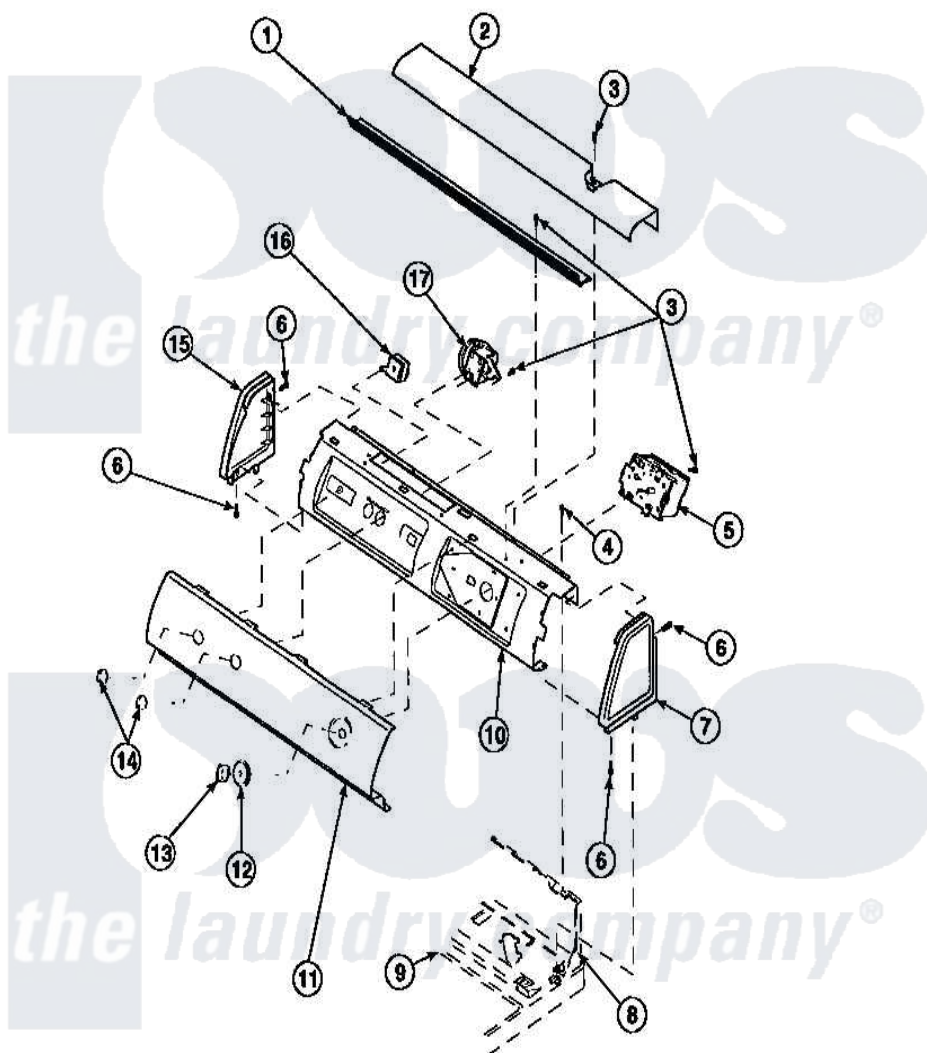

**Amana LW7503L2 (BOM: PLW7503L2 B) 09 - GRAPHIC PANEL, CTRL
MTG PLATE AND CTRLS**

Amana Residential Amana LW7503L2 (BOM: PLW7503L2 B) Washer Parts Parts Diagram 09 - GRAPHIC PANEL, CTRL
MTG PLATE AND CTRLS

[Click on the part number to view part](#)

Item	Original Part Number	Replaced By	Status	Part Description
1	Y34826		Not Available	DIFFUSER,LAMP-CLEAR
3	23962	W10116760		Screw
4	34904	489355		Screw, 8 X 1/2
5	31239	31239P		Timer 3 Cycle Package
6	501086	90767		Screw, 8A X 3/8 HeX Washer Head Tapping
8	34903		Not Available	PANEL, BACK HOOD (USE 37782)
9	34902P		Not Available	TOP
10	34821		Not Available	CONTROL MOUNTING PLATE
16	35115			Switch, TemPerature 3 P
17	35010	39035		Switch, Pressure-Var