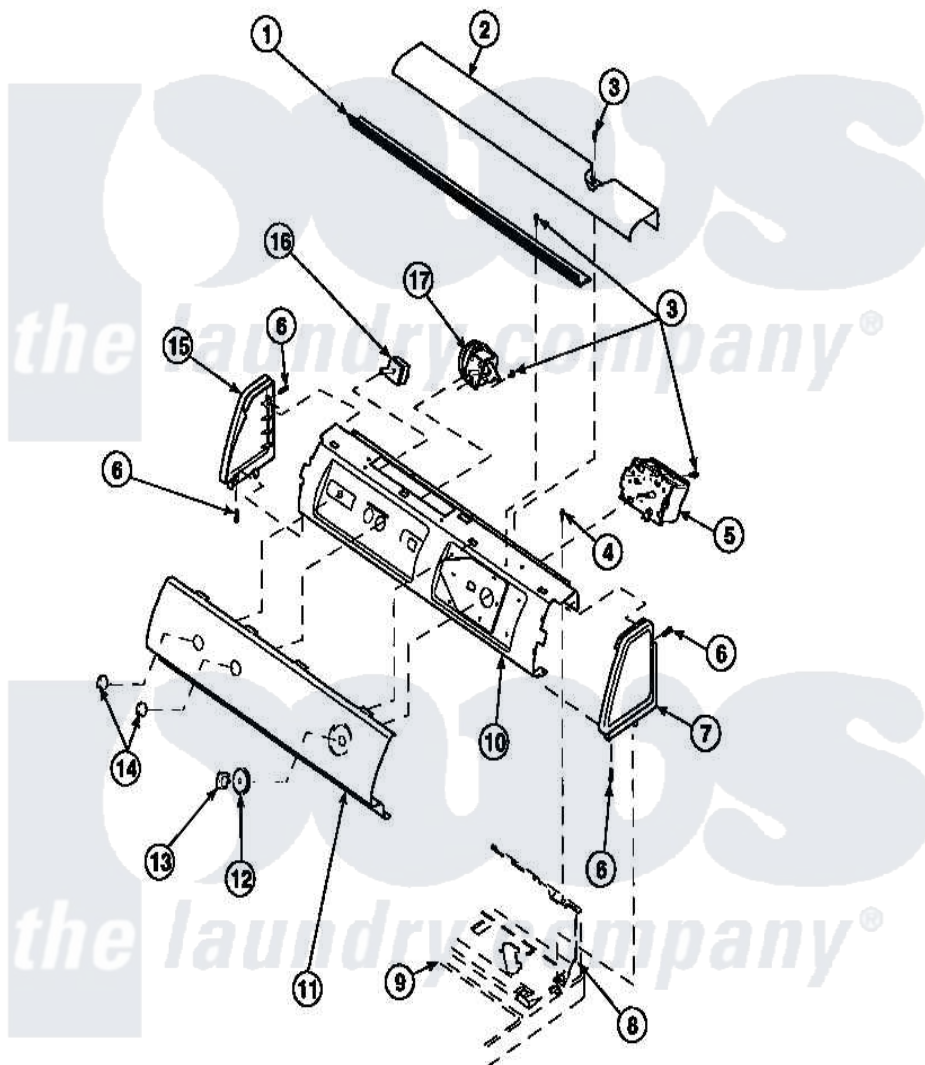

Amana LW7503L2 (BOM: PLW7503L2 B) 10 - GRAPHIC PANEL, CTRL
MTG PLATE AND CTRLS

Amana Residential Amana LW7503L2 (BOM: PLW7503L2 B) Washer Parts Parts Diagram 10 - GRAPHIC PANEL, CTRL
MTG PLATE AND CTRLS

[Click on the part number to view part](#)

Item	Original Part Number	Replaced By	Status	Part Description
1	Y34826		Not Available	DIFFUSER,LAMP-CLEAR
2	34824		Not Available	TOP COVER
3	23962	W10116760		Screw
4	34904	489355		Screw, 8 X 1/2
5	31239	31239P		Timer 3 Cycle Package
6	501086	90767		Screw, 8A X 3/8 HeX Washer Head Tapping
7	34817		Not Available	END CAP(RIGHT)
8	34903		Not Available	PANEL, BACK HOOD (USE 37782)
9	34902P		Not Available	TOP
10	34821		Not Available	CONTROL MOUNTING PLATE
11	38106		Not Available	PANEL, GRAPHICS
12	36700		Not Available	TIMER KNOB SKIRT
13	35333		Not Available	TIMER KNOB

14	36701	Not Available	KNOB, TEMP
15	34818	Not Available	END CAP(LEFT)
16	35115		Switch, TemPerature 3 P
17	35010	39035	Switch, Pressure-Var