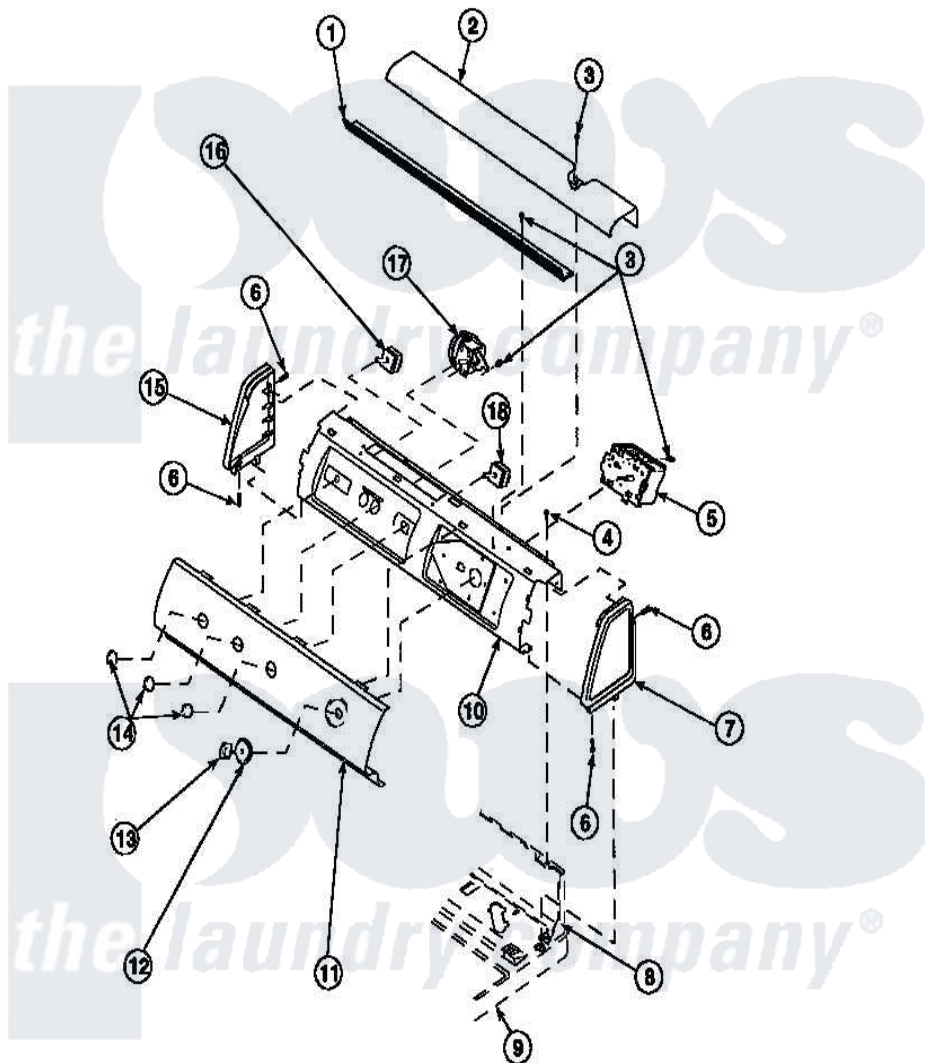

# Amana LW7503L2 (BOM: PLW7503L2 B) 11 - GRAPHIC PANEL, CTRL MTG PLATE AND CTRLS

Amana Residential Amana LW7503L2 (BOM: PLW7503L2 B) Washer Parts Parts Diagram 11 - GRAPHIC PANEL, CTRL  
MTG PLATE AND CTRLS

[Click on the part number to view part](#)

Item	Original Part Number	Replaced By	Status	Part Description
1	Y34826		Not Available	DIFFUSER,LAMP-CLEAR
2	34824		Not Available	TOP COVER
3	23962	<a href="#">W10116760</a>		Screw
4	34904	<a href="#">489355</a>		Screw, 8 X 1/2
6	501086	<a href="#">90767</a>		Screw, 8A X 3/8 HeX Washer Head Tapping
7	34817		Not Available	END CAP(RIGHT)
8	34903		Not Available	PANEL, BACK HOOD (USE 37782)
9	34902P		Not Available	TOP
10	34821		Not Available	CONTROL MOUNTING PLATE
12	36700		Not Available	TIMER KNOB SKIRT
13	35333		Not Available	TIMER KNOB
14	36701		Not Available	KNOB, TEMP
15	34818		Not Available	END CAP(LEFT)