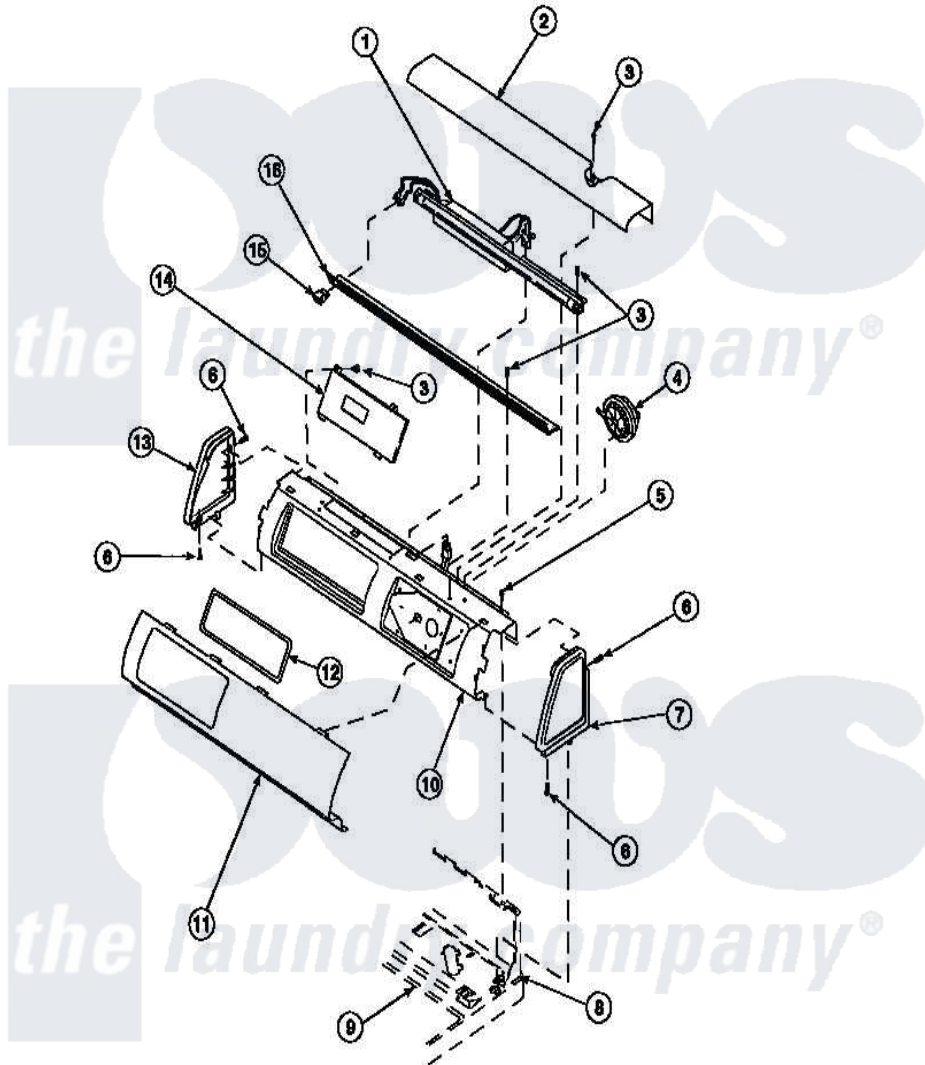

**Amana LW7503L2 (BOM: PLW7503L2 B) 12 - GRAPHIC PANEL, CTRL
MTG PLATE AND CTRLS**

Amana Residential Amana LW7503L2 (BOM: PLW7503L2 B) Washer Parts Parts Diagram 12 - GRAPHIC PANEL, CTRL
MTG PLATE AND CTRLS
Click on the part number to view part

Item	Original Part Number	Replaced By	Status	Part Description
2	34824		Not Available	TOP COVER
3	23962	W10116760		Screw
5	34904	489355		Screw, 8 X 1/2
6	501086	90767		Screw, 8A X 3/8 HeX Washer Head Tapping
7	34817		Not Available	END CAP(RIGHT)
8	34903		Not Available	PANEL, BACK HOOD (USE 37782)
9	34902P		Not Available	TOP
13	34818		Not Available	END CAP(LEFT)