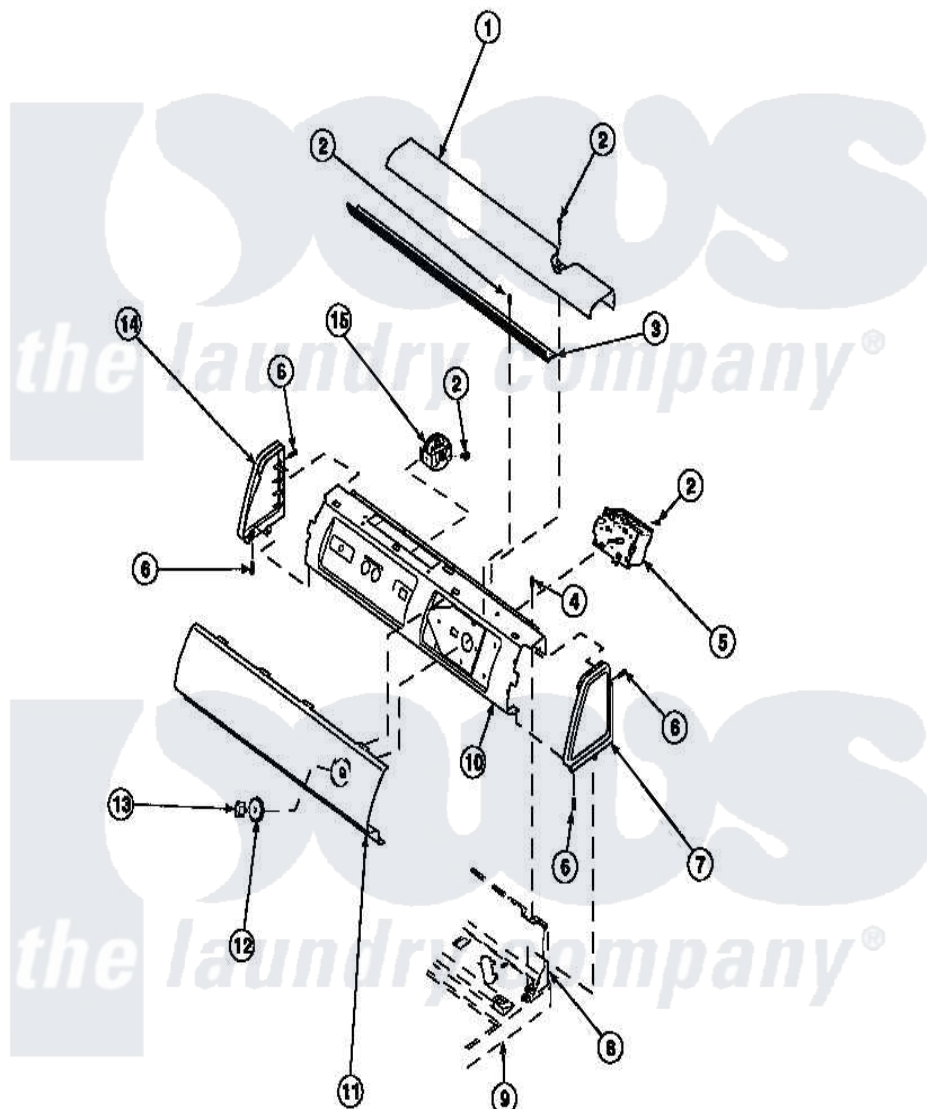

Amana LW7503L2 (BOM: PLW7503L2 B) 13 - GRAPHIC PANEL, CTRL  
MTG PLATE AND CTRLS

Amana Residential Amana LW7503L2 (BOM: PLW7503L2 B) Washer Parts Parts Diagram 13 - GRAPHIC PANEL, CTRL  
MTG PLATE AND CTRLS  
Click on the part number to view part

Item	Original Part Number	Replaced By	Status	Part Description
2	23962	<a href="#">W10116760</a>		Screw
3	Y34826		Not Available	DIFFUSER,LAMP-CLEAR
4	34904	<a href="#">489355</a>		Screw, 8 X 1/2
6	501086	<a href="#">90767</a>		Screw, 8A X 3/8 HeX Washer Head Tapping
7	34817		Not Available	END CAP(RIGHT)
8	34903		Not Available	PANEL, BACK HOOD (USE 37782)
9	34902P		Not Available	TOP
10	34821		Not Available	CONTROL MOUNTING PLATE
12	33817		Not Available	ASSY,TIMER SKIRT-BLACK
13	<a href="#">33897</a>			Knob, Timer-Washer-Blac
14	34818		Not Available	END CAP(LEFT)