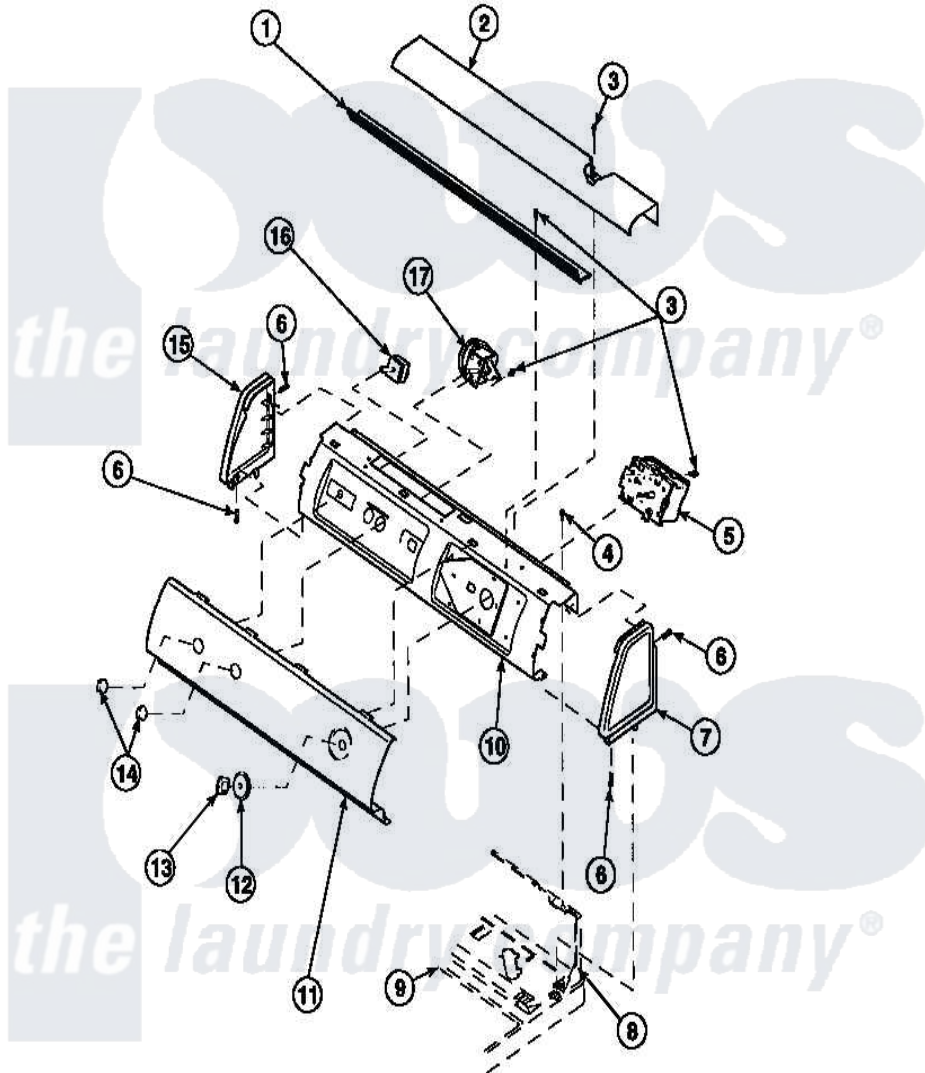

Amana LW7503L2 (BOM: PLW7503L2 B) 14 - GRAPHIC PANEL, CTRL
MTG PLATE AND CTRLS

Amana Residential Amana LW7503L2 (BOM: PLW7503L2 B) Washer Parts Parts Diagram 14 - GRAPHIC PANEL, CTRL
MTG PLATE AND CTRLS
Click on the part number to view part

Item	Original Part Number	Replaced By	Status	Part Description
1	Y34826		Not Available	DIFFUSER,LAMP-CLEAR
2	34824		Not Available	TOP COVER
3	23962	W10116760		Screw
4	31239	31239P		Timer 3 Cycle Package
5	34904	489355		Screw, 8 X 1/2
6	501086	90767		Screw, 8A X 3/8 HeX Washer Head Tapping
7	34817		Not Available	END CAP(RIGHT)
8	34903		Not Available	PANEL, BACK HOOD (USE 37782)
9	34902P		Not Available	TOP
11	34821		Not Available	CONTROL MOUNTING PLATE
12	36700		Not Available	TIMER KNOB SKIRT
13	35333		Not Available	TIMER KNOB
14	36701		Not Available	KNOB, TEMP