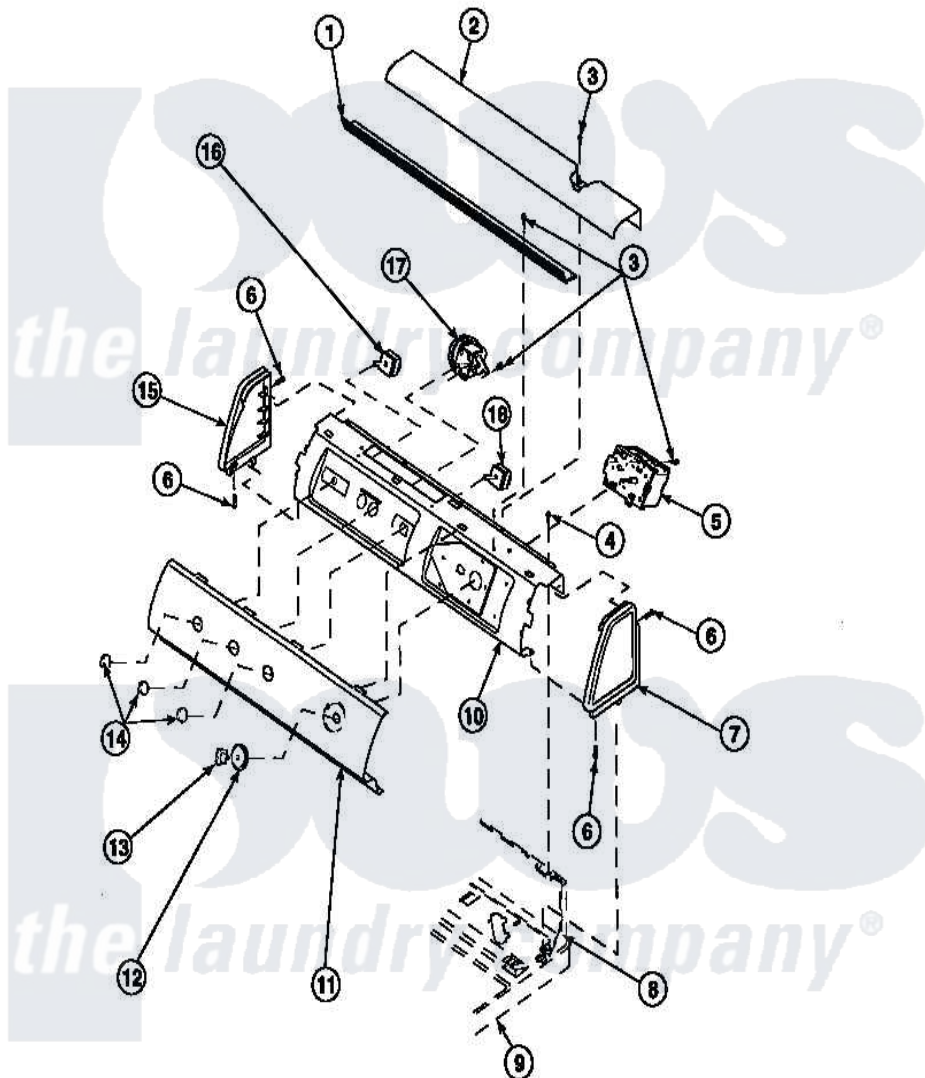

**Amana LW7503L2 (BOM: PLW7503L2 B) 15 - GRAPHIC PANEL, CTRL
MTG PLATE AND CTRLS**

Amana Residential Amana LW7503L2 (BOM: PLW7503L2 B) Washer Parts Parts Diagram 15 - GRAPHIC PANEL, CTRL
MTG PLATE AND CTRLS
Click on the part number to view part

Item	Original Part Number	Replaced By	Status	Part Description
1	Y34826		Not Available	DIFFUSER,LAMP-CLEAR
3	23962	W10116760		Screw
4	34904	489355		Screw, 8 X 1/2
6	501086	90767		Screw, 8A X 3/8 HeX Washer Head Tapping
8	34903		Not Available	PANEL, BACK HOOD (USE 37782)
9	34902P		Not Available	TOP
10	34821		Not Available	CONTROL MOUNTING PLATE