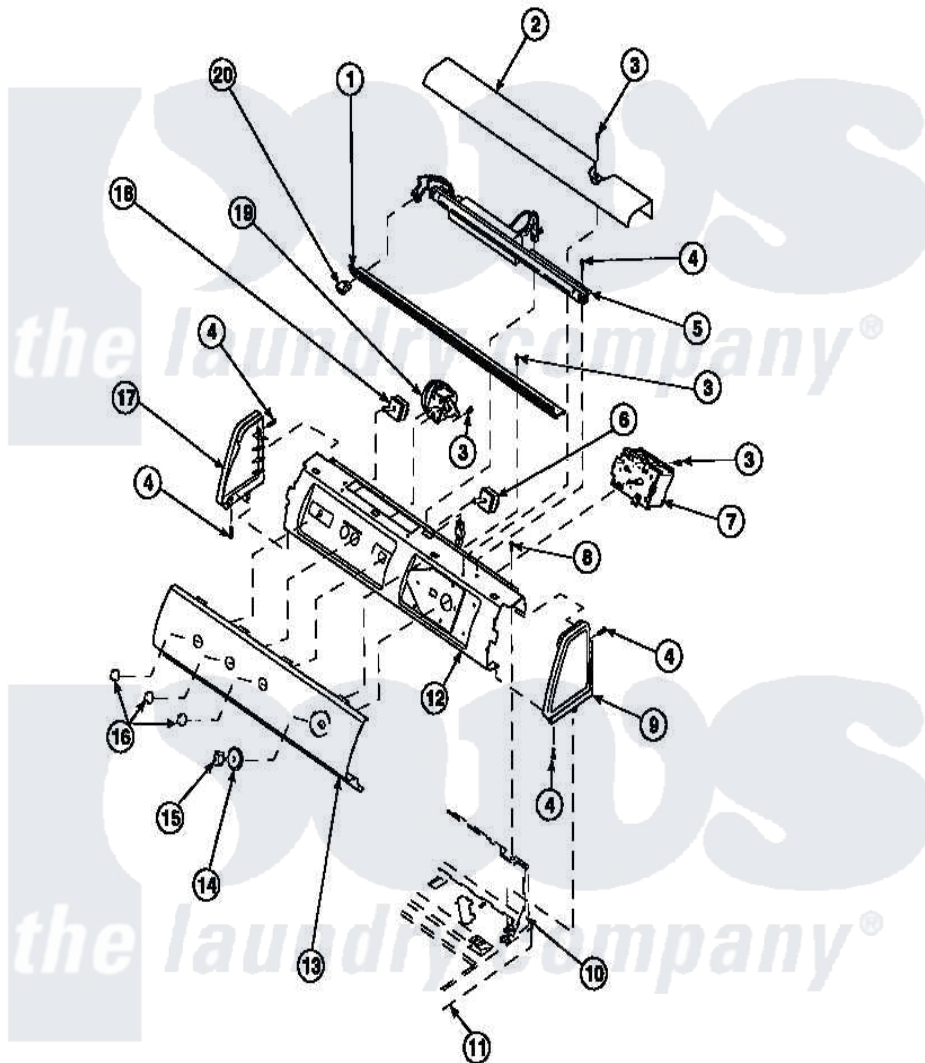

**Amana LW7503L2 (BOM: PLW7503L2 B) 16 - GRAPHIC PANEL, CTRL
MTG PLATE AND CTRLS**

Amana Residential Amana LW7503L2 (BOM: PLW7503L2 B) Washer Parts Parts Diagram 16 - GRAPHIC PANEL, CTRL
MTG PLATE AND CTRLS
Click on the part number to view part

Item	Original Part Number	Replaced By	Status	Part Description
2	34824		Not Available	TOP COVER
3	23962	W10116760		Screw
4	501086	90767		Screw, 8A X 3/8 HeX Washer Head Tapping
8	34904	489355		Screw, 8 X 1/2
9	34817		Not Available	END CAP(RIGHT)
10	34903		Not Available	PANEL, BACK HOOD (USE 37782)
11	34902P		Not Available	TOP
12	34821		Not Available	CONTROL MOUNTING PLATE
14	36700		Not Available	TIMER KNOB SKIRT
15	35333		Not Available	TIMER KNOB
16	36701		Not Available	KNOB, TEMP
17	34818		Not Available	END CAP(LEFT)