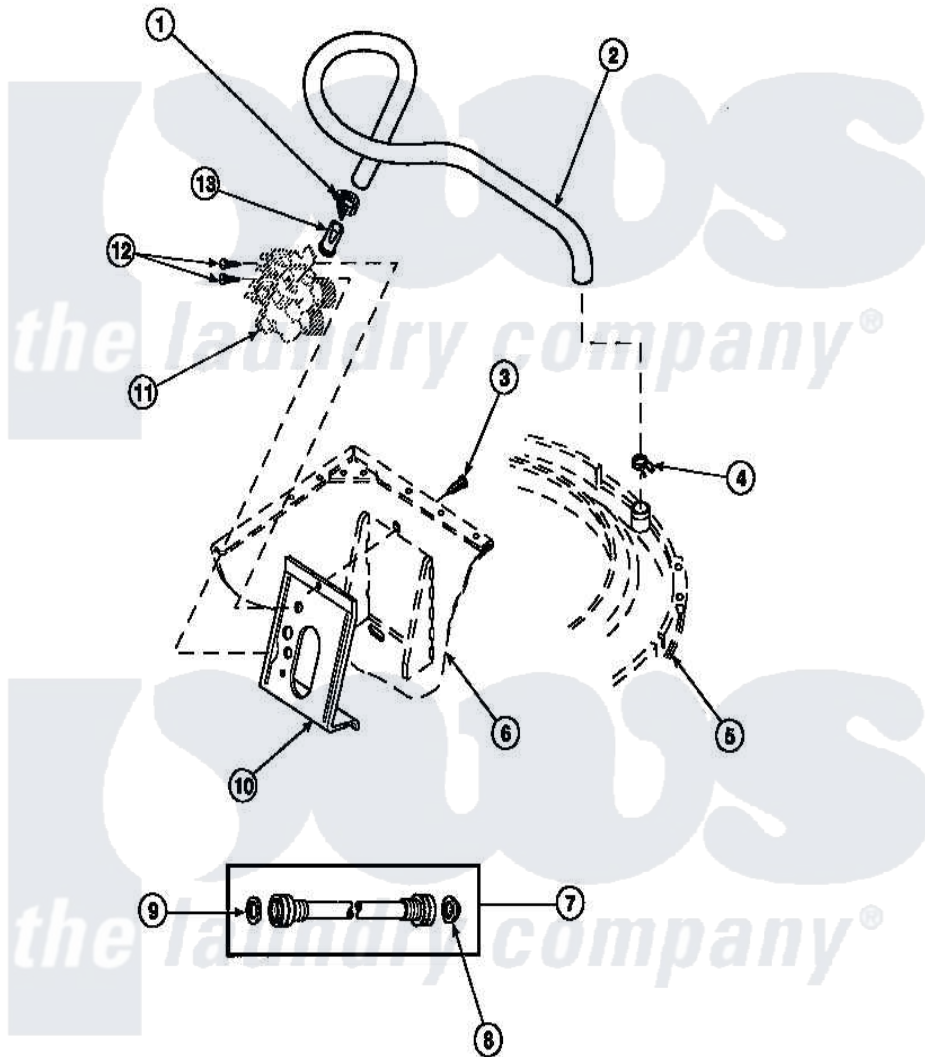

**Amana LW7503L2 (BOM: PLW7503L2 B) 17 - INLET/FILL HOSE & MIXING VLV MTG BRKT**

Amana Residential Amana LW7503L2 (BOM: PLW7503L2 B) Washer Parts Parts Diagram 17 - INLET/FILL HOSE & MIXING VLV MTG BRKT  
 Click on the part number to view part

Item	Original Part Number	Replaced By	Status	Part Description
1	36801	<a href="#">596669</a>		Clamp, Manifold
2	35874	<a href="#">38155</a>		Hose, Mix Valve To TU
3	33562	<a href="#">27001200</a>		Screw
4	<a href="#">29210</a>			Hose Clamp
5	<a href="#">36025P</a>			Assembly, Tub Coverand Gasket
6	34475P		Not Available	CABINET
7	20618	<a href="#">21001467</a>		Hose- 10'
"	20617		Not Available	HOSE, INLET (8 FT)
"	28330P	<a href="#">202860</a>		Inlet Hose Assembly
8	28605	<a href="#">22002960</a>		Strainer, Washer Inlet
9	20290	<a href="#">Y013783</a>		Washer, Inlet Hose
10	34972	<a href="#">39407</a>		Bracket, Valve
11	34963	<a href="#">34963P</a>		Valve Mixing Package
12	501086	<a href="#">00767</a>		Screw, 8A X 3/8 HeX Washer