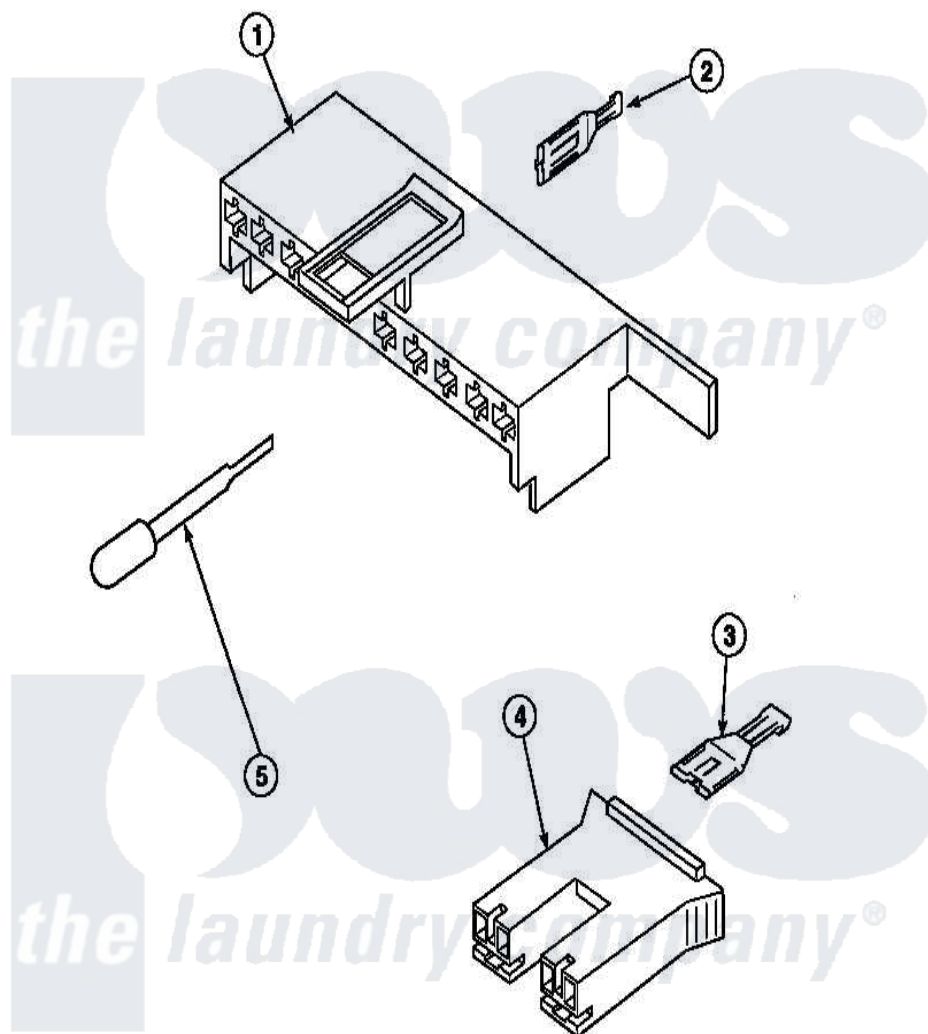

Amana LW7503L2 (BOM: PLW7503L2 B) 19 - MIXING VALVE & MOTOR CONN BLOCKS, TERM

Amana Residential Amana LW7503L2 (BOM: PLW7503L2 B) Washer Parts Parts Diagram 19 - MIXING VALVE & MOTOR CONN BLOCKS, TERM
Click on the part number to view part

Item	Original Part Number	Replaced By	Status	Part Description
1	34677			10 Circuit Plug
2	Y00188			Molex Terminal
3	Y00121		Not Available	SPADE TERMINAL(12 GAUGE) (1/4 INCH-(2) 18 GAUGE WIRES O
4	34676			Plug
"	34675		Not Available	PLUG
5	283P4			Terminal Extractor Tool