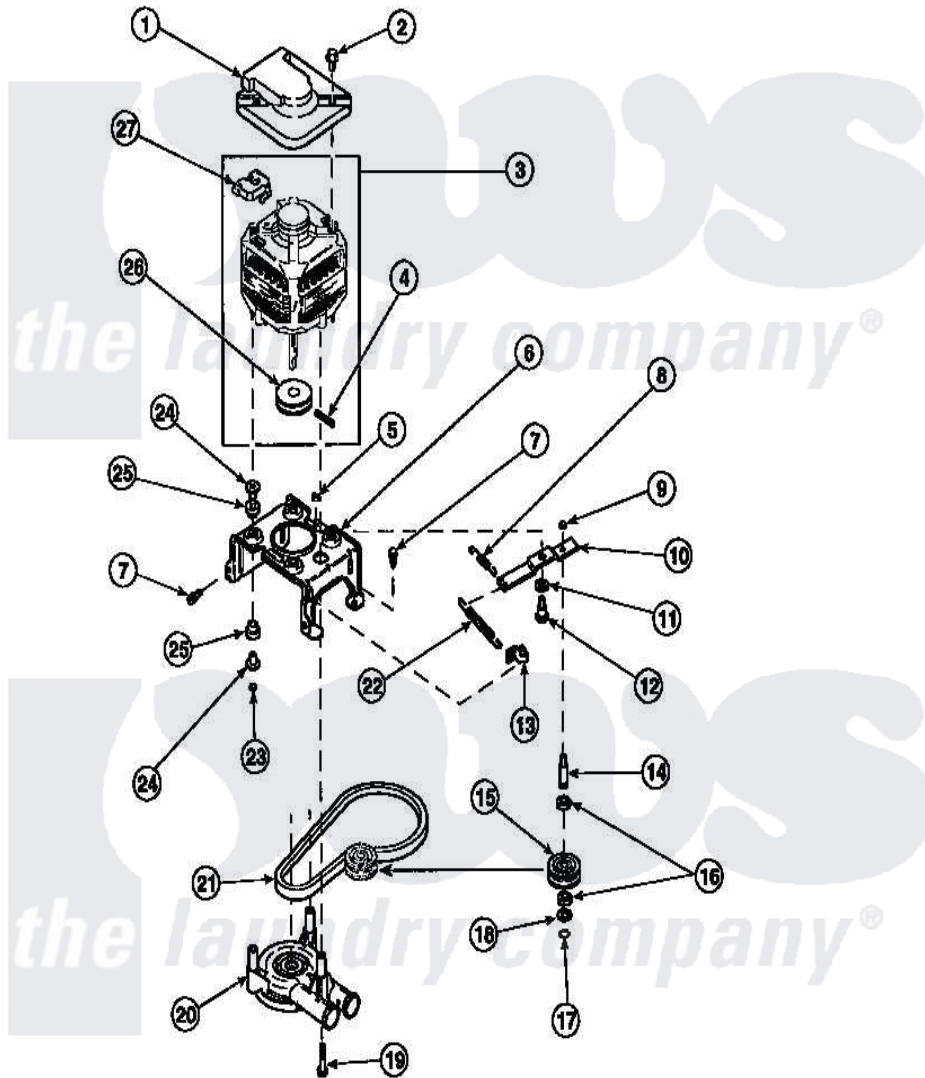

Amana LW7503L2 (BOM: PLW7503L2 B) 20 - MOTOR, MTG BRKT, BELT, PUMP & IDLER ASSY

Amana Residential Amana LW7503L2 (BOM: PLW7503L2 B) Washer Parts Parts Diagram 20 - MOTOR, MTG BRKT, BELT, PUMP & IDLER ASSY
 Click on the part number to view part

Item	Original Part Number	Replaced By	Status	Part Description
1	34754	40112301		Shield, Motor
2	36639	4312464		Screw
3	34571P	27001215		Motor W/Pulley
4	23750			Pin, Roll
5	52566	27001225		Nut, Jam Mid Lock 1/4-20
6	34890		Not Available	BRACKET,MOTOR MOUNT
"	37415P			Kit, Motor Brkt
"	37415	37415P		Kit, Motor Brkt
7	Y31645	27001200		Screw
8	30620		Not Available	SPRING,IDLER LEVER HEL
9	28803	2221070		Clamp, Nylon
10	31054	40041002		Lever, Idler
"	37443	40041002		Lever, Idler
11	81392	40054701		Washer
12	27229	40038901		Screw, 1/4-20

13	28849		Clip, Spring
14	28802		Shaft, Idler
15	28800	Not Available	WHEEL, IDLER
16	Y29443		Washer, Felt
17	23748		Ring, Retaining
18	52549		Washer, 501 ID X3/4 Odx
19	Y34565	40063701	Screw, 10-16 x 1.75
20	36863P	27001233	Pump
21	28808		Belt, Agitate And Spin
22	37366		Spring, Idler
"	37606		Spring, Idler Lever
23	35423	3400029	Nut, Adapter Plate
24	34791		Post, Mount-Motor
25	34788		Mount, Motor
26	27171	Not Available	PULLEY, MOTOR
27	35632	Not Available	SWITCH, MOTOR