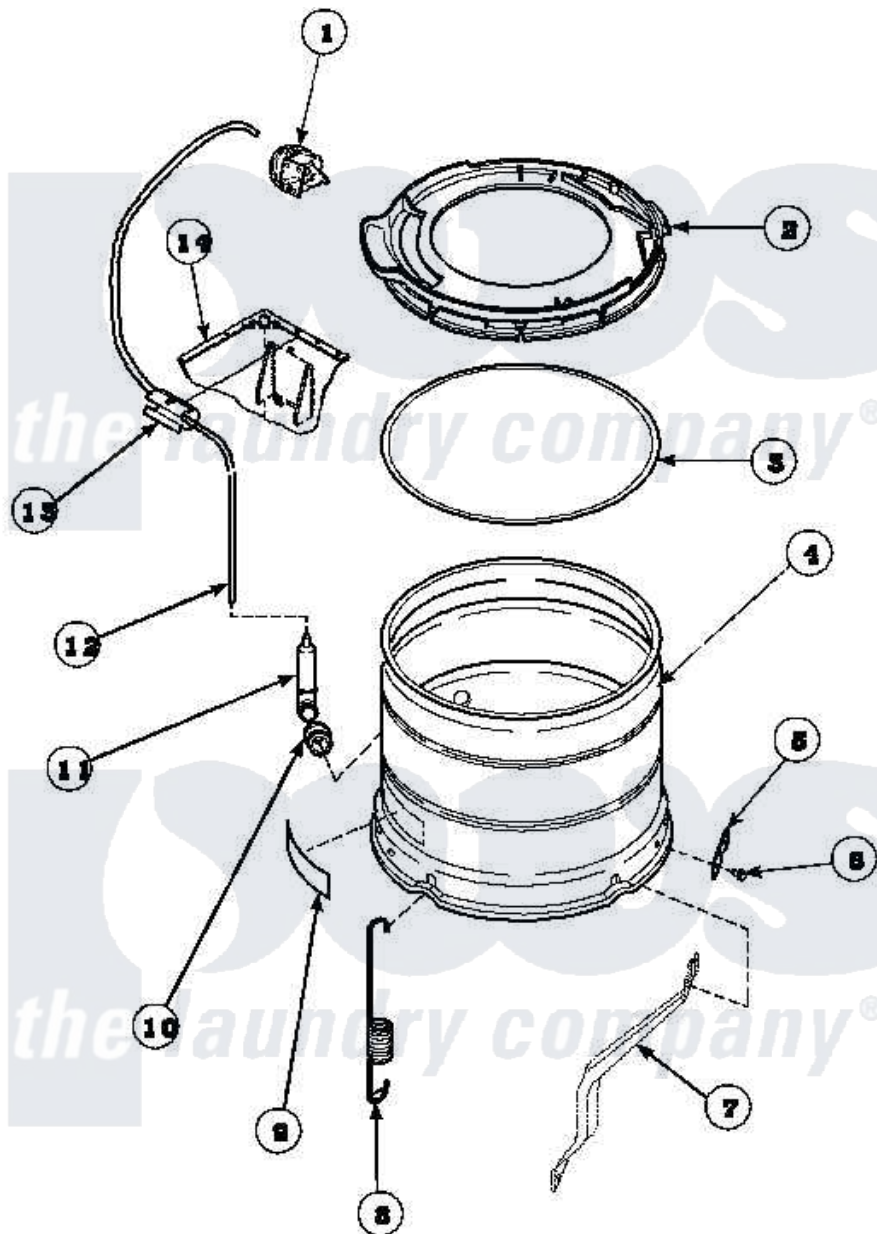

Amana LW7503L2 (BOM: PLW7503L2 B) 21 - OUTER TUB, COVER AND PRESSURE HOSE

Amana Residential Amana LW7503L2 (BOM: PLW7503L2 B) Washer Parts Parts Diagram 21 - OUTER TUB, COVER AND PRESSURE HOSE

Click on the part number to view part

Item	Original Part Number	Replaced By	Status	Part Description
1	35010	39035		Switch, Pressure-Var
2	36025P			Assembly, Tub Cover and Gasket
3	32857			Gasket, Tub Cover Small
4	34439P			Outer Tub
5	27926			Plate, Leg .063
6	35369	40128701		Screw, 5/16-18 X .50
7	34792			Leg, Support
8	35947		Not Available	SPRING, TUB -SHORT
9	500049		Not Available	STICKER
10	29175	40037801		Grommet
11	30907	40008501		Assembly, Pressure Bulb
12	29213	39125		Tubing 31
13	36985		Not Available	CLIP, HOSE
14	34475P		Not Available	CABINET