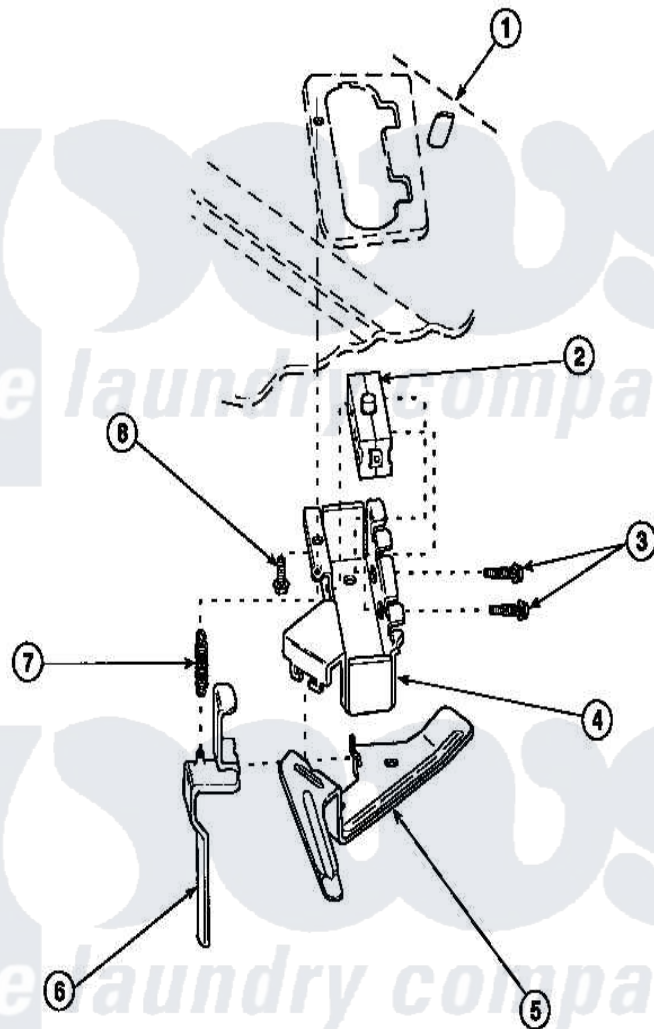

Amana LW7503L2 (BOM: PLW7503L2 B) 22 - OUT-OF-BALANCE SWITCH

Amana Residential Amana LW7503L2 (BOM: PLW7503L2 B) Washer Parts Parts Diagram 22 - OUT-OF-BALANCE SWITCH

[Click on the part number to view part](#)

Item	Original Part Number	Replaced By	Status	Part Description
1	34902P		Not Available	TOP
2	33445	27001095		Switch, Lid
3	36510			Screw
4	36497P			Kit, Switch Holder
5	33441			Arm, Actuator
6	33442			Lever, Unbalanced Load
7	33443			Spring
8	23962	W10116760		Screw