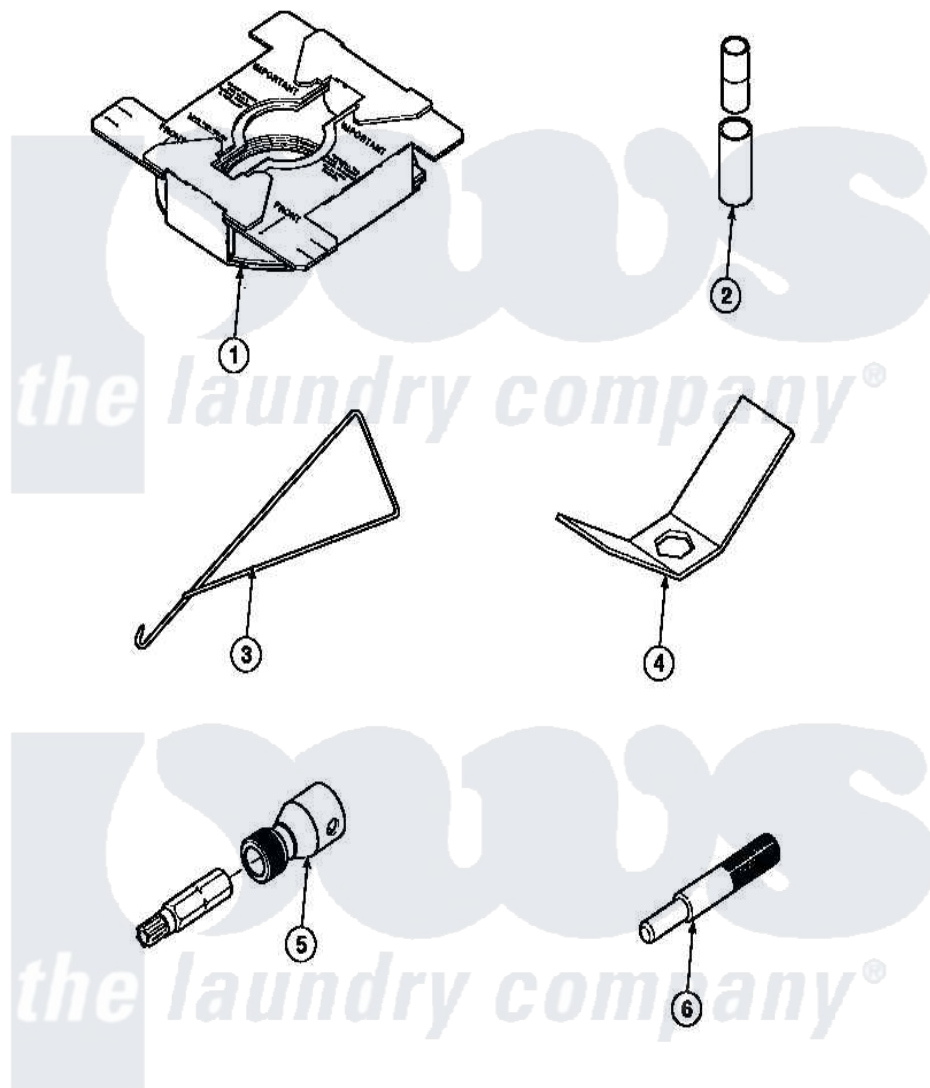

Amana LW7503L2 (BOM: PLW7503L2 B) 24 - SPECIAL TOOLS

Amana Residential Amana LW7503L2 (BOM: PLW7503L2 B) Washer Parts Parts Diagram 24 - SPECIAL TOOLS
 Click on the part number to view part

Item	Original Part Number	Replaced By	Status	Part Description
1	36926		Not Available	BRACE, SHIPPING
2	242P4			Installer, Spring
3	289P4	321P4		Hook, Spring
4	237P4	306P4		Hex Wrench
5	282P4			T25 Tamper Resistant Bit
"	24161			Torx Bit Holder
6	305P4		Not Available	TOOL, TRANSMISSION PI
NI	555P3	725P3		Kit